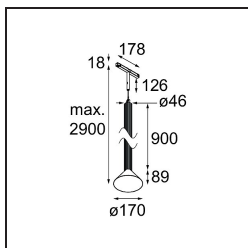

Date
Customer
Project
Type

*Extruded Track 48V Suspended 46 900 1x LED 1800-3000K WD Flood DALI Blue Anodised - Blue Brushed Anodised*

This statement luminaire loves to play with light when it's on and when it's off. Its strong lines bring vertical structure to your space. The grooves along the shaft tell a different tale, every time the surrounding light changes. A cone-shape lampshade offers glare-free, intimate, accent light. Extruded is made for exchange. People to people, light to shadow.

### Specifications

Material	13691740
Light Source Type	LED
LED Type	BRIDGELUX WARMDIM 6W
LED technology	LED COB
CRI	Min. 95
Colour Temperature	1800-3000K (Warm Dim)
Lifetime	L80B10 @50,000 Hours
Lamp Included	Yes
Number of Light Sources	1
CIE flux code	98 100 100 100 76
Binning (SDCM)	3
Light Direction	Down
Optic	Reflector
Measured beam angle (°)	46.3
Input Voltage	48Vdc
Luminaire power (W)	6.0
Electrical Class	III
IP Rating	20
Glow wire rating (°C)	960
Dimming Protocol	DALI
DALI Standard	DALI-2
Indoor/Outdoor	Indoor
Application	Ceiling
Mounting	Suspended
Distance to Lighted Object (m)	0,1
Primary Colour & Primary Finish	Blue, Anodised
Secondary Colour & Secondary Finish	Blue, Brushed Anodised
Gross weight (g)	2485.0
Luminous flux per lamp (lm)	384
Efficacy (lm/W)	64
Glare rating	22