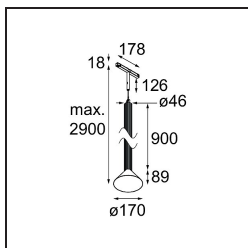

Date
Customer
Project
Type

Extruded Track 48V Suspended 46 900 1x LED 1800-3000K WD Flood DALI Bronze Anodised - Black Brushed Anodised

This statement luminaire loves to play with light when it's on and when it's off. Its strong lines bring vertical structure to your space. The grooves along the shaft tell a different tale, every time the surrounding light changes. A cone-shape lampshade offers glare-free, intimate, accent light. Extruded is made for exchange. People to people, light to shadow.

Specifications

Material	13691726
Light Source Type	LED
LED Type	BRIDGELUX WARMDIM 6W
LED technology	LED COB
CRI	Min. 95
Colour Temperature	1800-3000K (Warm Dim)
Lifetime	L80B10 @50,000 Hours
Lamp Included	Yes
Number of Light Sources	1
CIE flux code	98 100 100 100 77
Binning (SDCM)	3
Light Direction	Down
Optic	Reflector
Measured beam angle (°)	46.1
Input Voltage	48Vdc
Luminaire power (W)	6.0
Electrical Class	III
IP Rating	20
Glow wire rating (°C)	960
Dimming Protocol	DALI
DALI Standard	DALI-2
Indoor/Outdoor	Indoor
Application	Ceiling
Mounting	Suspended
Distance to Lighted Object (m)	0,1
Primary Colour & Primary Finish	Bronze, Anodised
Secondary Colour & Secondary Finish	Black, Brushed Anodised
Gross weight (g)	2485.0
Luminous flux per lamp (lm)	388
Efficacy (lm/W)	65
Glare rating	22