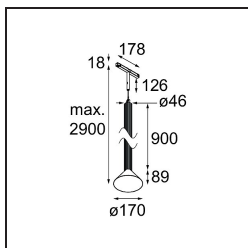

Date
Customer
Project
Type

Extruded Track 48V Suspended 46 900 1x LED 1800-3000K WD Flood DALI Black Anodised - Champagne Brushed Anodised

This statement luminaire loves to play with light when it's on and when it's off. Its strong lines bring vertical structure to your space. The grooves along the shaft tell a different tale, every time the surrounding light changes. A cone-shape lampshade offers glare-free, intimate, accent light. Extruded is made for exchange. People to people, light to shadow.

Specifications

Material	13691723
Light Source Type	LED
LED Type	BRIDGELUX WARMDIM 6W
LED technology	LED COB
CRI	Min. 95
Colour Temperature	1800-3000K (Warm Dim)
Lifetime	L80B10 @50,000 Hours
Lamp Included	Yes
Number of Light Sources	1
CIE flux code	98 100 100 100 80
Binning (SDCM)	3
Light Direction	Down
Optic	Reflector
Measured beam angle (°)	45.4
Input Voltage	48Vdc
Luminaire power (W)	6.0
Electrical Class	III
IP Rating	20
Glow wire rating (°C)	960
Dimming Protocol	DALI
DALI Standard	DALI-2
Indoor/Outdoor	Indoor
Application	Ceiling
Mounting	Suspended
Distance to Lighted Object (m)	0,1
Primary Colour & Primary Finish	Black, Anodised
Secondary Colour & Secondary Finish	Champagne, Brushed Anodised
Gross weight (g)	2485.0
Luminous flux per lamp (lm)	403
Efficacy (lm/W)	67
Glare rating	22