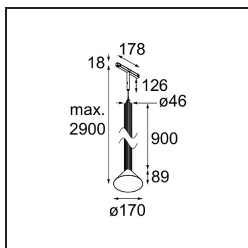

Date
Customer
Project
Type

Extruded Track 48V Suspended 46 900 1x LED 1800-3000K WD Flood DALI Black Anodised - Black Brushed Anodised

This statement luminaire loves to play with light when it's on and when it's off. Its strong lines bring vertical structure to your space. The grooves along the shaft tell a different tale, every time the surrounding light changes. A cone-shape lampshade offers glare-free, intimate, accent light. Extruded is made for exchange. People to people, light to shadow.

Specifications

Material	13691720
Light Source Type	LED
LED Type	BRIDGELUX WARMDIM 6W
LED technology	LED COB
CRI	Min. 95
Colour Temperature	1800-3000K (Warm Dim)
Lifetime	L80B10 @50,000 Hours
Lamp Included	Yes
Number of Light Sources	1
CIE flux code	98 100 100 100 77
Binning (SDCM)	3
Light Direction	Down
Optic	Reflector
Measured beam angle (°)	46.1
Input Voltage	48Vdc
Luminaire power (W)	6.0
Electrical Class	III
IP Rating	20
Glow wire rating (°C)	960
Dimming Protocol	DALI
DALI Standard	DALI-2
Indoor/Outdoor	Indoor
Application	Ceiling
Mounting	Suspended
Distance to Lighted Object (m)	0,1
Primary Colour & Primary Finish	Black, Anodised
Secondary Colour & Secondary Finish	Black, Brushed Anodised
Gross weight (g)	2485.0
Luminous flux per lamp (lm)	388
Efficacy (lm/W)	65
Glare rating	22