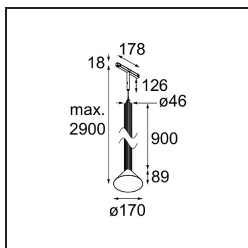

Date
Customer
Project
Type

*Extruded Track 48V Suspended 46 900 1x LED 1800-3000K WD Flood DALI Black Anodised - Bronze Brushed Anodised*

This statement luminaire loves to play with light when it's on and when it's off. Its strong lines bring vertical structure to your space. The grooves along the shaft tell a different tale, every time the surrounding light changes. A cone-shape lampshade offers glare-free, intimate, accent light. Extruded is made for exchange. People to people, light to shadow.

### Specifications

Material	13691721
Light Source Type	LED
LED Type	BRIDGELUX WARMDIM 6W
LED technology	LED COB
CRI	Min. 95
Colour Temperature	1800-3000K (Warm Dim)
Lifetime	L80B10 @50,000 Hours
Lamp Included	Yes
Number of Light Sources	1
CIE flux code	98 100 100 100 77
Binning (SDCM)	3
Light Direction	Down
Optic	Reflector
Measured beam angle (°)	45.6
Input Voltage	48Vdc
Luminaire power (W)	6.0
Electrical Class	III
IP Rating	20
Glow wire rating (°C)	960
Dimming Protocol	DALI
DALI Standard	DALI-2
Indoor/Outdoor	Indoor
Application	Ceiling
Mounting	Suspended
Distance to Lighted Object (m)	0,1
Primary Colour & Primary Finish	Black, Anodised
Secondary Colour & Secondary Finish	Bronze, Brushed Anodised
Gross weight (g)	2485.0
Luminous flux per lamp (lm)	389
Efficacy (lm/W)	65
Glare rating	22