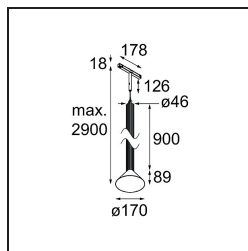

*Extruded Track 48V Suspended 46 900 1x LED 3000K Flood DALI Blue Anodised - Blue Brushed Anodised*

This statement luminaire loves to play with light when it's on and when it's off. Its strong lines bring vertical structure to your space. The grooves along the shaft tell a different tale, every time the surrounding light changes. A cone-shape lampshade offers glare-free, intimate, accent light. Extruded is made for exchange. People to people, light to shadow.

### Specifications

Material	13691640
Light Source Type	LED
LED Type	BRIDGELUX V6 HD G8
LED technology	LED COB
CRI	Min. 90
Colour Temperature	3000K
Lifetime	L80B10 @50,000 Hours
Lamp Included	Yes
Number of Light Sources	1
CIE flux code	99 100 100 100 71
Binning (SDCM)	2
Light Direction	Down
Optic	Reflector
Measured beam angle (°)	43.9
Input Voltage	48Vdc
Luminaire power (W)	8.5
Electrical Class	III
IP Rating	20
Glow wire rating (°C)	960
Dimming Protocol	DALI
DALI Standard	DALI-2
Indoor/Outdoor	Indoor
Application	Ceiling
Mounting	Suspended
Distance to Lighted Object (m)	0,1
Primary Colour & Primary Finish	Blue, Anodised
Secondary Colour & Secondary Finish	Blue, Brushed Anodised
Gross weight (g)	2485.0
Luminous flux per lamp (lm)	700
Efficacy (lm/W)	82
Glare rating	23