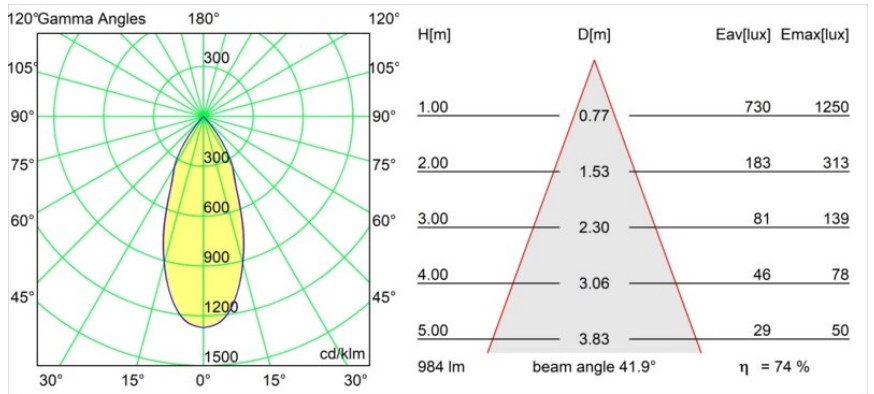

### Specifications

Material	13691626
Light Source Type	LED
LED Type	BRIDGELUX V6 HD G8
LED technology	LED COB
CRI	Min. 90
Colour Temperature	3000K
Lifetime	L80B10 @50,000 Hours
Lamp Included	Yes
Number of Light Sources	1
CIE flux code	99 100 100 100 74
Binning (SDCM)	2
Light Direction	Down
Optic	Reflector
Measured beam angle (°)	41.9
Input Voltage	48Vdc
Luminaire power (W)	8.5
Electrical Class	III
IP Rating	20
Glow wire rating (°C)	960
Dimming Protocol	DALI
DALI Standard	DALI-2
Indoor/Outdoor	Indoor
Application	Ceiling
Mounting	Suspended
Distance to Lighted Object (m)	0,1
Primary Colour & Primary Finish	Bronze, Anodised
Secondary Colour & Secondary Finish	Black, Brushed Anodised
Gross weight (g)	2485.0
Luminous flux per lamp (lm)	731
Efficacy (lm/W)	86
Glare rating	24

Diagrams