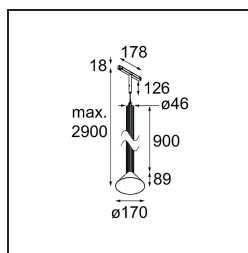

Date
Customer
Project
Type

*Extruded Track 48V Suspended 46 900 1x LED 3000K Flood DALI Bronze Anodised - Black Brushed Anodised*

This statement luminaire loves to play with light when it's on and when it's off. Its strong lines bring vertical structure to your space. The grooves along the shaft tell a different tale, every time the surrounding light changes. A cone-shape lampshade offers glare-free, intimate, accent light. Extruded is made for exchange. People to people, light to shadow.

### Specifications

Material	13691626
Light Source Type	LED
LED Type	BRIDGELUX V6 HD G8
LED technology	LED COB
CRI	Min. 90
Colour Temperature	3000K
Lifetime	L80B10 @50,000 Hours
Lamp Included	Yes
Number of Light Sources	1
CIE flux code	99 100 100 100 74
Binning (SDCM)	2
Light Direction	Down
Optic	Reflector
Measured beam angle (°)	41.9
Input Voltage	48Vdc
Luminaire power (W)	8.5
Electrical Class	III
IP Rating	20
Glow wire rating (°C)	960
Dimming Protocol	DALI
DALI Standard	DALI-2
Indoor/Outdoor	Indoor
Application	Ceiling
Mounting	Suspended
Distance to Lighted Object (m)	0,1
Primary Colour & Primary Finish	Bronze, Anodised
Secondary Colour & Secondary Finish	Black, Brushed Anodised
Gross weight (g)	2485.0
Luminous flux per lamp (lm)	731
Efficacy (lm/W)	86
Glare rating	24