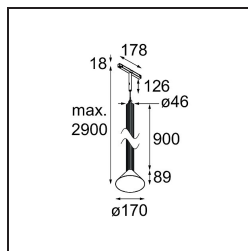

Date
Customer
Project
Type

*Extruded Track 48V Suspended 46 900 1x LED 3000K Flood DALI Bronze Anodised - Bronze Brushed Anodised*

This statement luminaire loves to play with light when it's on and when it's off. Its strong lines bring vertical structure to your space. The grooves along the shaft tell a different tale, every time the surrounding light changes. A cone-shape lampshade offers glare-free, intimate, accent light. Extruded is made for exchange. People to people, light to shadow.

### Specifications

Material	13691627
Light Source Type	LED
LED Type	BRIDGELUX V6 HD G8
LED technology	LED COB
CRI	Min. 90
Colour Temperature	3000K
Lifetime	L80B10 @50,000 Hours
Lamp Included	Yes
Number of Light Sources	1
CIE flux code	99 100 100 100 73
Binning (SDCM)	2
Light Direction	Down
Optic	Reflector
Measured beam angle (°)	41.8
Input Voltage	48Vdc
Luminaire power (W)	8.5
Electrical Class	III
IP Rating	20
Glow wire rating (°C)	960
Dimming Protocol	DALI
DALI Standard	DALI-2
Indoor/Outdoor	Indoor
Application	Ceiling
Mounting	Suspended
Distance to Lighted Object (m)	0,1
Primary Colour & Primary Finish	Bronze, Anodised
Secondary Colour & Secondary Finish	Bronze, Brushed Anodised
Gross weight (g)	2485.0
Luminous flux per lamp (lm)	723
Efficacy (lm/W)	85
Glare rating	24