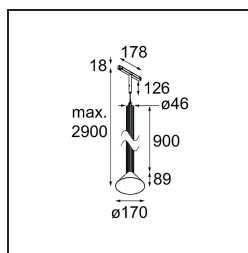

Date
Customer
Project
Type

*Extruded Track 48V Suspended 46 900 1x LED 3000K Flood DALI Black Anodised - Champagne Brushed Anodised*

This statement luminaire loves to play with light when it's on and when it's off. Its strong lines bring vertical structure to your space. The grooves along the shaft tell a different tale, every time the surrounding light changes. A cone-shape lampshade offers glare-free, intimate, accent light. Extruded is made for exchange. People to people, light to shadow.

### Specifications

Material	13691623
Light Source Type	LED
LED Type	BRIDGELUX V6 HD G8
LED technology	LED COB
CRI	Min. 90
Colour Temperature	3000K
Lifetime	L80B10 @50,000 Hours
Lamp Included	Yes
Number of Light Sources	1
CIE flux code	98 100 100 100 76
Binning (SDCM)	2
Light Direction	Down
Optic	Reflector
Measured beam angle (°)	41.9
Input Voltage	48Vdc
Luminaire power (W)	8.5
Electrical Class	III
IP Rating	20
Glow wire rating (°C)	960
Dimming Protocol	DALI
DALI Standard	DALI-2
Indoor/Outdoor	Indoor
Application	Ceiling
Mounting	Suspended
Distance to Lighted Object (m)	0,1
Primary Colour & Primary Finish	Black, Anodised
Secondary Colour & Secondary Finish	Champagne, Brushed Anodised
Gross weight (g)	2485.0
Luminous flux per lamp (lm)	746
Efficacy (lm/W)	88
Glare rating	24