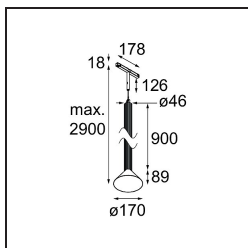

Date
Customer
Project
Type

*Extruded Track 48V Suspended 46 900 1x LED 3000K Flood DALI Black Anodised - Silver Bronze Brushed Anodised*

This statement luminaire loves to play with light when it's on and when it's off. Its strong lines bring vertical structure to your space. The grooves along the shaft tell a different tale, every time the surrounding light changes. A cone-shape lampshade offers glare-free, intimate, accent light. Extruded is made for exchange. People to people, light to shadow.

### Specifications

Material	13691625
Light Source Type	LED
LED Type	BRIDGELUX V6 HD G8
LED technology	LED COB
CRI	Min. 90
Colour Temperature	3000K
Lifetime	L80B10 @50,000 Hours
Lamp Included	Yes
Number of Light Sources	1
CIE flux code	99 100 100 100 74
Binning (SDCM)	2
Light Direction	Down
Optic	Reflector
Measured beam angle (°)	42.0
Input Voltage	48Vdc
Luminaire power (W)	8.5
Electrical Class	III
IP Rating	20
Glow wire rating (°C)	960
Dimming Protocol	DALI
DALI Standard	DALI-2
Indoor/Outdoor	Indoor
Application	Ceiling
Mounting	Suspended
Distance to Lighted Object (m)	0,1
Primary Colour & Primary Finish	Black, Anodised
Secondary Colour & Secondary Finish	Silver Bronze, Brushed Anodised
Gross weight (g)	2485.0
Luminous flux per lamp (lm)	724
Efficacy (lm/W)	85
Glare rating	24