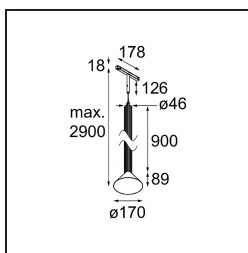

Date
Customer
Project
Type

Extruded Track 48V Suspended 46 900 1x LED 3000K Flood DALI Black Anodised - Bronze Brushed Anodised

This statement luminaire loves to play with light when it's on and when it's off. Its strong lines bring vertical structure to your space. The grooves along the shaft tell a different tale, every time the surrounding light changes. A cone-shape lampshade offers glare-free, intimate, accent light. Extruded is made for exchange. People to people, light to shadow.

Specifications

Material	13691621
Light Source Type	LED
LED Type	BRIDGELUX V6 HD G8
LED technology	LED COB
CRI	Min. 90
Colour Temperature	3000K
Lifetime	L80B10 @50,000 Hours
Lamp Included	Yes
Number of Light Sources	1
CIE flux code	99 100 100 100 73
Binning (SDCM)	2
Light Direction	Down
Optic	Reflector
Measured beam angle (°)	41.8
Input Voltage	48Vdc
Luminaire power (W)	8.5
Electrical Class	III
IP Rating	20
Glow wire rating (°C)	960
Dimming Protocol	DALI
DALI Standard	DALI-2
Indoor/Outdoor	Indoor
Application	Ceiling
Mounting	Suspended
Distance to Lighted Object (m)	0,1
Primary Colour & Primary Finish	Black, Anodised
Secondary Colour & Secondary Finish	Bronze, Brushed Anodised
Gross weight (g)	2485.0
Luminous flux per lamp (lm)	723
Efficacy (lm/W)	85
Glare rating	24