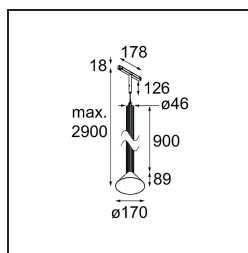

Date
Customer
Project
Type

Extruded Track 48V Suspended 46 900 1x LED 3000K Flood DALI Black Anodised - Black Brushed Anodised

This statement luminaire loves to play with light when it's on and when it's off. Its strong lines bring vertical structure to your space. The grooves along the shaft tell a different tale, every time the surrounding light changes. A cone-shape lampshade offers glare-free, intimate, accent light. Extruded is made for exchange. People to people, light to shadow.

Specifications

Material	13691620
Light Source Type	LED
LED Type	BRIDGELUX V6 HD G8
LED technology	LED COB
CRI	Min. 90
Colour Temperature	3000K
Lifetime	L80B10 @50,000 Hours
Lamp Included	Yes
Number of Light Sources	1
CIE flux code	99 100 100 100 74
Binning (SDCM)	2
Light Direction	Down
Optic	Reflector
Measured beam angle (°)	41.9
Input Voltage	48Vdc
Luminaire power (W)	8.5
Electrical Class	III
IP Rating	20
Glow wire rating (°C)	960
Dimming Protocol	DALI
DALI Standard	DALI-2
Indoor/Outdoor	Indoor
Application	Ceiling
Mounting	Suspended
Distance to Lighted Object (m)	0,1
Primary Colour & Primary Finish	Black, Anodised
Secondary Colour & Secondary Finish	Black, Brushed Anodised
Gross weight (g)	2485.0
Luminous flux per lamp (lm)	731
Efficacy (lm/W)	86
Glare rating	24