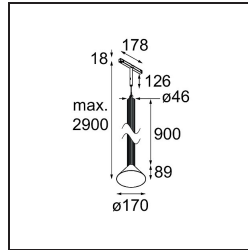

Date

Customer

Project

Type

*Extruded Track 48V Suspended 46 900 1x LED 2700K Flood DALI Bronze Anodised - Black Brushed Anodised*

This statement luminaire loves to play with light when it's on and when it's off. Its strong lines bring vertical structure to your space. The grooves along the shaft tell a different tale, every time the surrounding light changes. A cone-shape lampshade offers glare-free, intimate, accent light. Extruded is made for exchange. People to people, light to shadow.

### Specifications

Material	13691526
Light Source Type	LED
LED Type	BRIDGELUX V6 HD G8
LED technology	LED COB
CRI	Min. 90
Colour Temperature	2700K
Lifetime	L80B10 @50,000 Hours
Lamp Included	Yes
Number of Light Sources	1
CIE flux code	99 100 100 100 74
Binning (SDCM)	2
Light Direction	Down
Optic	Reflector
Measured beam angle (°)	41.9
Input Voltage	48Vdc
Luminaire power (W)	8.5
Electrical Class	III
IP Rating	20
Glow wire rating (°C)	960
Dimming Protocol	DALI
DALI Standard	DALI-2
Indoor/Outdoor	Indoor
Application	Ceiling
Mounting	Suspended
Distance to Lighted Object (m)	0,1
Primary Colour & Primary Finish	Bronze, Anodised
Secondary Colour & Secondary Finish	Black, Brushed Anodised
Gross weight (g)	2485.0
Luminous flux per lamp (lm)	716
Efficacy (lm/W)	84
Glare rating	23