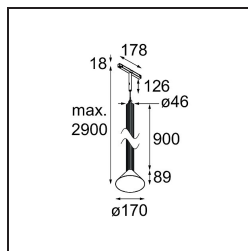

Extruded Track 48V Suspended 46 900 1x LED 2700K Flood DALI Black Anodised - Bronze Brushed Anodised

This statement luminaire loves to play with light when it's on and when it's off. Its strong lines bring vertical structure to your space. The grooves along the shaft tell a different tale, every time the surrounding light changes. A cone-shape lampshade offers glare-free, intimate, accent light. Extruded is made for exchange. People to people, light to shadow.

Specifications

Material	13691521
Light Source Type	LED
LED Type	BRIDGELUX V6 HD G8
LED technology	LED COB
CRI	Min. 90
Colour Temperature	2700K
Lifetime	L80B10 @50,000 Hours
Lamp Included	Yes
Number of Light Sources	1
CIE flux code	99 100 100 100 73
Binning (SDCM)	2
Light Direction	Down
Optic	Reflector
Measured beam angle (°)	41.8
Input Voltage	48Vdc
Luminaire power (W)	8.5
Electrical Class	III
IP Rating	20
Glow wire rating (°C)	960
Dimming Protocol	DALI
DALI Standard	DALI-2
Indoor/Outdoor	Indoor
Application	Ceiling
Mounting	Suspended
Distance to Lighted Object (m)	0,1
Primary Colour & Primary Finish	Black, Anodised
Secondary Colour & Secondary Finish	Bronze, Brushed Anodised
Gross weight (g)	2485.0
Luminous flux per lamp (lm)	708
Efficacy (lm/W)	83
Glare rating	23