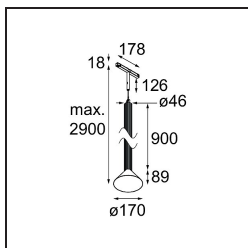

Date
Customer
Project
Type

Extruded Track 48V Suspended 46 900 1x LED 1800-3000K WD Flood 1-10V Blue Anodised - Blue Brushed Anodised

This statement luminaire loves to play with light when it's on and when it's off. Its strong lines bring vertical structure to your space. The grooves along the shaft tell a different tale, every time the surrounding light changes. A cone-shape lampshade offers glare-free, intimate, accent light. Extruded is made for exchange. People to people, light to shadow.

Specifications

Material	13691440
Light Source Type	LED
LED Type	BRIDGELUX WARMDIM 6W
LED technology	LED COB
CRI	Min. 95
Colour Temperature	1800-3000K (Warm Dim)
Lifetime	L80B10 @50,000 Hours
Lamp Included	Yes
Number of Light Sources	1
CIE flux code	98 100 100 100 76
Binning (SDCM)	3
Light Direction	Down
Optic	Reflector
Measured beam angle (°)	46.3
Input Voltage	48Vdc
Luminaire power (W)	6.0
Electrical Class	III
IP Rating	20
Glow wire rating (°C)	960
Dimming Protocol	1-10V
Indoor/Outdoor	Indoor
Application	Ceiling
Mounting	Suspended
Distance to Lighted Object (m)	0,1
Primary Colour & Primary Finish	Blue, Anodised
Secondary Colour & Secondary Finish	Blue, Brushed Anodised
Gross weight (g)	2485.0
Luminous flux per lamp (lm)	384
Efficacy (lm/W)	64
Glare rating	22