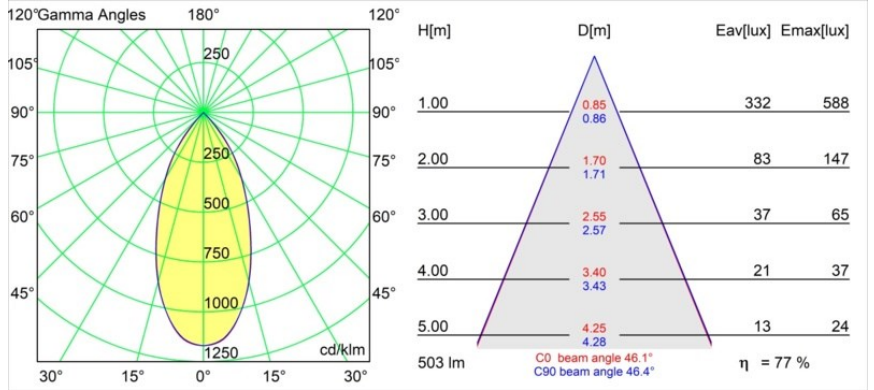

### Specifications

Material	13691431
Light Source Type	LED
LED Type	BRIDGELUX WARMDIM 6W
LED technology	LED COB
CRI	Min. 95
Colour Temperature	1800-3000K (Warm Dim)
Lifetime	L80B10 @50,000 Hours
Lamp Included	Yes
Number of Light Sources	1
CIE flux code	98 100 100 100 77
Binning (SDCM)	3
Light Direction	Down
Optic	Reflector
Measured beam angle (°)	46.1
Input Voltage	48Vdc
Luminaire power (W)	6.0
Electrical Class	III
IP Rating	20
Glow wire rating (°C)	960
Dimming Protocol	1-10V
Indoor/Outdoor	Indoor
Application	Ceiling
Mounting	Suspended
Distance to Lighted Object (m)	0,1
Primary Colour & Primary Finish	Champagne, Anodised
Secondary Colour & Secondary Finish	Black, Brushed Anodised
Gross weight (g)	2485.0
Luminous flux per lamp (lm)	388
Efficacy (lm/W)	65
Glare rating	22

---

Remark

- This is not a complete product. Pista track 48V system required.
  - For installations without dimmer, it is recommended to use 1-10 V luminaires.
-

**TM30 & CRI diagram**

**Light distribution & beam diagram**

Diagrams