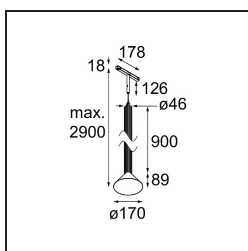

Date
Customer
Project
Type

*Extruded Track 48V Suspended 46 900 1x LED 1800-3000K WD Flood 1-10V Champagne Anodised - Black Brushed Anodised*

This statement luminaire loves to play with light when it's on and when it's off. Its strong lines bring vertical structure to your space. The grooves along the shaft tell a different tale, every time the surrounding light changes. A cone-shape lampshade offers glare-free, intimate, accent light. Extruded is made for exchange. People to people, light to shadow.

### Specifications

Material	13691431
Light Source Type	LED
LED Type	BRIDGELUX WARMDIM 6W
LED technology	LED COB
CRI	Min. 95
Colour Temperature	1800-3000K (Warm Dim)
Lifetime	L80B10 @50,000 Hours
Lamp Included	Yes
Number of Light Sources	1
CIE flux code	98 100 100 100 77
Binning (SDCM)	3
Light Direction	Down
Optic	Reflector
Measured beam angle (°)	46.1
Input Voltage	48Vdc
Luminaire power (W)	6.0
Electrical Class	III
IP Rating	20
Glow wire rating (°C)	960
Dimming Protocol	1-10V
Indoor/Outdoor	Indoor
Application	Ceiling
Mounting	Suspended
Distance to Lighted Object (m)	0,1
Primary Colour & Primary Finish	Champagne, Anodised
Secondary Colour & Secondary Finish	Black, Brushed Anodised
Gross weight (g)	2485.0
Luminous flux per lamp (lm)	388
Efficacy (lm/W)	65
Glare rating	22