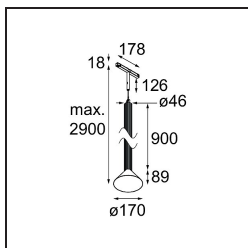

Date
Customer
Project
Type

*Extruded Track 48V Suspended 46 900 1x LED 1800-3000K WD Flood 1-10V Bronze Anodised - Black Brushed Anodised*

This statement luminaire loves to play with light when it's on and when it's off. Its strong lines bring vertical structure to your space. The grooves along the shaft tell a different tale, every time the surrounding light changes. A cone-shape lampshade offers glare-free, intimate, accent light. Extruded is made for exchange. People to people, light to shadow.

### Specifications

Material	13691426
Light Source Type	LED
LED Type	BRIDGELUX WARMDIM 6W
LED technology	LED COB
CRI	Min. 95
Colour Temperature	1800-3000K (Warm Dim)
Lifetime	L80B10 @50,000 Hours
Lamp Included	Yes
Number of Light Sources	1
CIE flux code	98 100 100 100 77
Binning (SDCM)	3
Light Direction	Down
Optic	Reflector
Measured beam angle (°)	46.1
Input Voltage	48Vdc
Luminaire power (W)	6.0
Electrical Class	III
IP Rating	20
Glow wire rating (°C)	960
Dimming Protocol	1-10V
Indoor/Outdoor	Indoor
Application	Ceiling
Mounting	Suspended
Distance to Lighted Object (m)	0,1
Primary Colour & Primary Finish	Bronze, Anodised
Secondary Colour & Secondary Finish	Black, Brushed Anodised
Gross weight (g)	2485.0
Luminous flux per lamp (lm)	388
Efficacy (lm/W)	65
Glare rating	22