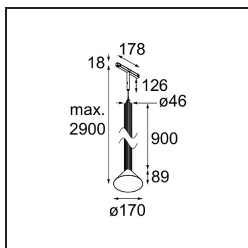

Date
Customer
Project
Type

*Extruded Track 48V Suspended 46 900 1x LED 1800-3000K WD Flood 1-10V Black Anodised - Silver Bronze
Brushed Anodised*

This statement luminaire loves to play with light when it's on and when it's off. Its strong lines bring vertical structure to your space. The grooves along the shaft tell a different tale, every time the surrounding light changes. A cone-shape lampshade offers glare-free, intimate, accent light. Extruded is made for exchange. People to people, light to shadow.

Specifications

Material	13691425
Light Source Type	LED
LED Type	BRIDGELUX WARMDIM 6W
LED technology	LED COB
CRI	Min. 95
Colour Temperature	1800-3000K (Warm Dim)
Lifetime	L80B10 @50,000 Hours
Lamp Included	Yes
Number of Light Sources	1
CIE flux code	98 100 100 100 78
Binning (SDCM)	3
Light Direction	Down
Optic	Reflector
Measured beam angle (°)	45.9
Input Voltage	48Vdc
Luminaire power (W)	6.0
Electrical Class	III
IP Rating	20
Glow wire rating (°C)	960
Dimming Protocol	1-10V
Indoor/Outdoor	Indoor
Application	Ceiling
Mounting	Suspended
Distance to Lighted Object (m)	0,1
Primary Colour & Primary Finish	Black, Anodised
Secondary Colour & Secondary Finish	Silver Bronze, Brushed Anodised
Gross weight (g)	2485.0
Luminous flux per lamp (lm)	394
Efficacy (lm/W)	66
Glare rating	22