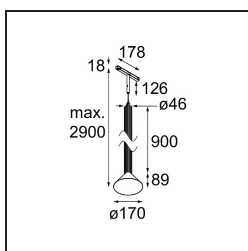

Date
Customer
Project
Type

Extruded Track 48V Suspended 46 900 1x LED 1800-3000K WD Flood 1-10V Black Anodised - Bronze Brushed Anodised

This statement luminaire loves to play with light when it's on and when it's off. Its strong lines bring vertical structure to your space. The grooves along the shaft tell a different tale, every time the surrounding light changes. A cone-shape lampshade offers glare-free, intimate, accent light. Extruded is made for exchange. People to people, light to shadow.

Specifications

Material	13691421
Light Source Type	LED
LED Type	BRIDGELUX WARMDIM 6W
LED technology	LED COB
CRI	Min. 95
Colour Temperature	1800-3000K (Warm Dim)
Lifetime	L80B10 @50,000 Hours
Lamp Included	Yes
Number of Light Sources	1
CIE flux code	98 100 100 100 77
Binning (SDCM)	3
Light Direction	Down
Optic	Reflector
Measured beam angle (°)	45.6
Input Voltage	48Vdc
Luminaire power (W)	6.0
Electrical Class	III
IP Rating	20
Glow wire rating (°C)	960
Dimming Protocol	1-10V
Indoor/Outdoor	Indoor
Application	Ceiling
Mounting	Suspended
Distance to Lighted Object (m)	0,1
Primary Colour & Primary Finish	Black, Anodised
Secondary Colour & Secondary Finish	Bronze, Brushed Anodised
Gross weight (g)	2485.0
Luminous flux per lamp (lm)	389
Efficacy (lm/W)	65
Glare rating	22

Specifications

Remark

- This is not a complete product. Pista track 48V system required.
 - For installations without dimmer, it is recommended to use 1-10 V luminaires.
-

TM30 & CRI diagram

Light distribution & beam diagram