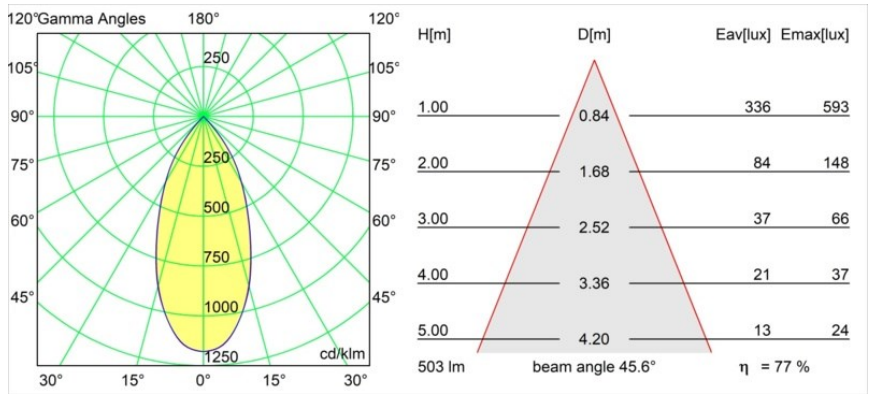

Specifications

Material	13691421
Light Source Type	LED
LED Type	BRIDGELUX WARMDIM 6W
LED technology	LED COB
CRI	Min. 95
Colour Temperature	1800-3000K (Warm Dim)
Lifetime	L80B10 @50,000 Hours
Lamp Included	Yes
Number of Light Sources	1
CIE flux code	98 100 100 100 77
Binning (SDCM)	3
Light Direction	Down
Optic	Reflector
Measured beam angle (°)	45.6
Input Voltage	48Vdc
Luminaire power (W)	6.0
Electrical Class	III
IP Rating	20
Glow wire rating (°C)	960
Dimming Protocol	1-10V
Indoor/Outdoor	Indoor
Application	Ceiling
Mounting	Suspended
Distance to Lighted Object (m)	0,1
Primary Colour & Primary Finish	Black, Anodised
Secondary Colour & Secondary Finish	Bronze, Brushed Anodised
Gross weight (g)	2485.0
Luminous flux per lamp (lm)	389
Efficacy (lm/W)	65
Glare rating	22

Specifications

Remark

- This is not a complete product. Pista track 48V system required.
 - For installations without dimmer, it is recommended to use 1-10 V luminaires.
-

TM30 & CRI diagram

Light distribution & beam diagram

Diagrams