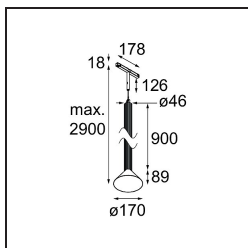

Date
Customer
Project
Type

Extruded Track 48V Suspended 46 900 1x LED 1800-3000K WD Flood 1-10V Black Anodised - Champagne Brushed Anodised

This statement luminaire loves to play with light when it's on and when it's off. Its strong lines bring vertical structure to your space. The grooves along the shaft tell a different tale, every time the surrounding light changes. A cone-shape lampshade offers glare-free, intimate, accent light. Extruded is made for exchange. People to people, light to shadow.

Specifications

Material	13691423
Light Source Type	LED
LED Type	BRIDGELUX WARMDIM 6W
LED technology	LED COB
CRI	Min. 95
Colour Temperature	1800-3000K (Warm Dim)
Lifetime	L80B10 @50,000 Hours
Lamp Included	Yes
Number of Light Sources	1
CIE flux code	98 100 100 100 80
Binning (SDCM)	3
Light Direction	Down
Optic	Reflector
Measured beam angle (°)	45.4
Input Voltage	48Vdc
Luminaire power (W)	6.0
Electrical Class	III
IP Rating	20
Glow wire rating (°C)	960
Dimming Protocol	1-10V
Indoor/Outdoor	Indoor
Application	Ceiling
Mounting	Suspended
Distance to Lighted Object (m)	0,1
Primary Colour & Primary Finish	Black, Anodised
Secondary Colour & Secondary Finish	Champagne, Brushed Anodised
Gross weight (g)	2485.0
Luminous flux per lamp (lm)	403
Efficacy (lm/W)	67
Glare rating	22