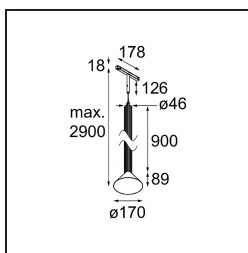

Extruded Track 48V Suspended 46 900 1x LED 3000K Flood 1-10V Blue Anodised - Blue Brushed Anodised

This statement luminaire loves to play with light when it's on and when it's off. Its strong lines bring vertical structure to your space. The grooves along the shaft tell a different tale, every time the surrounding light changes. A cone-shape lampshade offers glare-free, intimate, accent light. Extruded is made for exchange. People to people, light to shadow.

Specifications

Material	13691340
Light Source Type	LED
LED Type	BRIDGELUX V6 HD G8
LED technology	LED COB
CRI	Min. 90
Colour Temperature	3000K
Lifetime	L80B10 @50,000 Hours
Lamp Included	Yes
Number of Light Sources	1
CIE flux code	99 100 100 100 71
Binning (SDCM)	2
Light Direction	Down
Optic	Reflector
Measured beam angle (°)	43.9
Input Voltage	48Vdc
Luminaire power (W)	8.5
Electrical Class	III
IP Rating	20
Glow wire rating (°C)	960
Dimming Protocol	1-10V
Indoor/Outdoor	Indoor
Application	Ceiling
Mounting	Suspended
Distance to Lighted Object (m)	0,1
Primary Colour & Primary Finish	Blue, Anodised
Secondary Colour & Secondary Finish	Blue, Brushed Anodised
Gross weight (g)	2485.0
Luminous flux per lamp (lm)	700
Efficacy (lm/W)	82
Glare rating	23
Remark	<ul style="list-style-type: none"> • This is not a complete product. Pista track 48V system required. • For installations without dimmer, it is recommended to use 1-10 V luminaires.

TM30 & CRI diagram

Light distribution & beam diagram