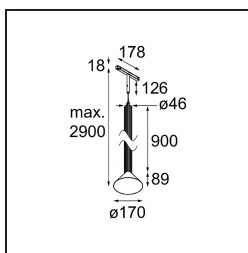

Extruded Track 48V Suspended 46 900 1x LED 3000K Flood 1-10V Champagne Anodised - Black Brushed Anodised

This statement luminaire loves to play with light when it's on and when it's off. Its strong lines bring vertical structure to your space. The grooves along the shaft tell a different tale, every time the surrounding light changes. A cone-shape lampshade offers glare-free, intimate, accent light. Extruded is made for exchange. People to people, light to shadow.

Specifications

Material	13691331
Light Source Type	LED
LED Type	BRIDGELUX V6 HD G8
LED technology	LED COB
CRI	Min. 90
Colour Temperature	3000K
Lifetime	L80B10 @50,000 Hours
Lamp Included	Yes
Number of Light Sources	1
CIE flux code	99 100 100 100 74
Binning (SDCM)	2
Light Direction	Down
Optic	Reflector
Measured beam angle (°)	41.9
Input Voltage	48Vdc
Luminaire power (W)	8.5
Electrical Class	III
IP Rating	20
Glow wire rating (°C)	960
Dimming Protocol	1-10V
Indoor/Outdoor	Indoor
Application	Ceiling
Mounting	Suspended
Distance to Lighted Object (m)	0,1
Primary Colour & Primary Finish	Champagne, Anodised
Secondary Colour & Secondary Finish	Black, Brushed Anodised
Gross weight (g)	2485.0
Luminous flux per lamp (lm)	731
Efficacy (lm/W)	86
Glare rating	24
Remark	<ul style="list-style-type: none"> • This is not a complete product. Pista track 48V system required. • For installations without dimmer, it is recommended to use 1-10 V luminaires.

TM30 & CRI diagram

Light distribution & beam diagram