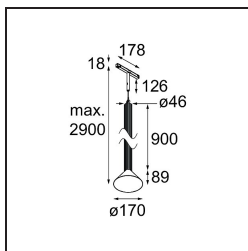

Date
Customer
Project
Type

Extruded Track 48V Suspended 46 900 1x LED 3000K Flood 1-10V Bronze Anodised - Black Brushed Anodised

This statement luminaire loves to play with light when it's on and when it's off. Its strong lines bring vertical structure to your space. The grooves along the shaft tell a different tale, every time the surrounding light changes. A cone-shape lampshade offers glare-free, intimate, accent light. Extruded is made for exchange. People to people, light to shadow.

Specifications

Material	13691326
Light Source Type	LED
LED Type	BRIDGELUX V6 HD G8
LED technology	LED COB
CRI	Min. 90
Colour Temperature	3000K
Lifetime	L80B10 @50,000 Hours
Lamp Included	Yes
Number of Light Sources	1
CIE flux code	99 100 100 100 74
Binning (SDCM)	2
Light Direction	Down
Optic	Reflector
Measured beam angle (°)	41.9
Input Voltage	48Vdc
Luminaire power (W)	8.5
Electrical Class	III
IP Rating	20
Glow wire rating (°C)	960
Dimming Protocol	1-10V
Indoor/Outdoor	Indoor
Application	Ceiling
Mounting	Suspended
Distance to Lighted Object (m)	0,1
Primary Colour & Primary Finish	Bronze, Anodised
Secondary Colour & Secondary Finish	Black, Brushed Anodised
Gross weight (g)	2485.0
Luminous flux per lamp (lm)	731
Efficacy (lm/W)	86
Glare rating	24
Remark	<ul style="list-style-type: none"> • This is not a complete product. Pista track 48V system required. • For installations without dimmer, it is recommended to use 1-10 V luminaires.

TM30 & CRI diagram

Light distribution & beam diagram