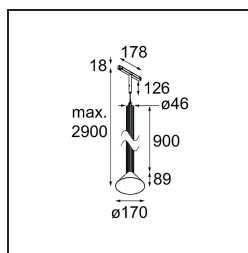

Date
Customer
Project
Type

Extruded Track 48V Suspended 46 900 1x LED 3000K Flood 1-10V Bronze Anodised - Black Brushed Anodised

This statement luminaire loves to play with light when it's on and when it's off. Its strong lines bring vertical structure to your space. The grooves along the shaft tell a different tale, every time the surrounding light changes. A cone-shape lampshade offers glare-free, intimate, accent light. Extruded is made for exchange. People to people, light to shadow.

Specifications

Material	13691326
Light Source Type	LED
LED Type	BRIDGELUX V6 HD G8
LED technology	LED COB
CRI	Min. 90
Colour Temperature	3000K
Lifetime	L80B10 @50,000 Hours
Lamp Included	Yes
Number of Light Sources	1
CIE flux code	99 100 100 100 74
Binning (SDCM)	2
Light Direction	Down
Optic	Reflector
Measured beam angle (°)	41.9
Input Voltage	48Vdc
Luminaire power (W)	8.5
Electrical Class	III
IP Rating	20
Glow wire rating (°C)	960
Dimming Protocol	1-10V
Indoor/Outdoor	Indoor
Application	Ceiling
Mounting	Suspended
Distance to Lighted Object (m)	0,1
Primary Colour & Primary Finish	Bronze, Anodised
Secondary Colour & Secondary Finish	Black, Brushed Anodised
Gross weight (g)	2485.0
Luminous flux per lamp (lm)	731
Efficacy (lm/W)	86
Glare rating	24
Remark	<ul style="list-style-type: none"> • This is not a complete product. Pista track 48V system required. • For installations without dimmer, it is recommended to use 1-10 V luminaires.

TM30 & CRI diagram

Light distribution & beam diagram