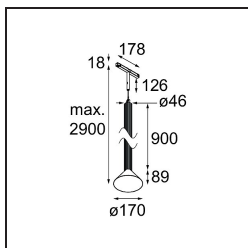

| |
|----------|
| Date |
| Customer |
| Project |
| Type |

Extruded Track 48V Suspended 46 900 1x LED 3000K Flood 1-10V Black Anodised - Silver Bronze Brushed Anodised

This statement luminaire loves to play with light when it's on and when it's off. Its strong lines bring vertical structure to your space. The grooves along the shaft tell a different tale, every time the surrounding light changes. A cone-shape lampshade offers glare-free, intimate, accent light. Extruded is made for exchange. People to people, light to shadow.

Specifications

| | |
|-------------------------------------|---------------------------------|
| Material | 13691325 |
| Light Source Type | LED |
| LED Type | BRIDGELUX V6 HD G8 |
| LED technology | LED COB |
| CRI | Min. 90 |
| Colour Temperature | 3000K |
| Lifetime | L80B10 @50,000 Hours |
| Lamp Included | Yes |
| Number of Light Sources | 1 |
| CIE flux code | 99 100 100 100 74 |
| Binning (SDCM) | 2 |
| Light Direction | Down |
| Optic | Reflector |
| Measured beam angle (°) | 42.0 |
| Input Voltage | 48Vdc |
| Luminaire power (W) | 8.5 |
| Electrical Class | III |
| IP Rating | 20 |
| Glow wire rating (°C) | 960 |
| Dimming Protocol | 1-10V |
| Indoor/Outdoor | Indoor |
| Application | Ceiling |
| Mounting | Suspended |
| Distance to Lighted Object (m) | 0,1 |
| Primary Colour & Primary Finish | Black, Anodised |
| Secondary Colour & Secondary Finish | Silver Bronze, Brushed Anodised |
| Gross weight (g) | 2485.0 |
| Luminous flux per lamp (lm) | 724 |
| Efficacy (lm/W) | 85 |
| Glare rating | 24 |