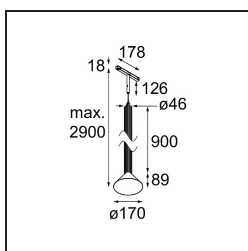

| |
|----------|
| Date |
| Customer |
| Project |
| Type |

Extruded Track 48V Suspended 46 900 1x LED 3000K Flood 1-10V Black Anodised - Silver Bronze Brushed Anodised

This statement luminaire loves to play with light when it's on and when it's off. Its strong lines bring vertical structure to your space. The grooves along the shaft tell a different tale, every time the surrounding light changes. A cone-shape lampshade offers glare-free, intimate, accent light. Extruded is made for exchange. People to people, light to shadow.

Specifications

| | |
|-------------------------------------|---------------------------------|
| Material | 13691325 |
| Light Source Type | LED |
| LED Type | BRIDGELUX V6 HD G8 |
| LED technology | LED COB |
| CRI | Min. 90 |
| Colour Temperature | 3000K |
| Lifetime | L80B10 @50,000 Hours |
| Lamp Included | Yes |
| Number of Light Sources | 1 |
| CIE flux code | 99 100 100 100 74 |
| Binning (SDCM) | 2 |
| Light Direction | Down |
| Optic | Reflector |
| Measured beam angle (°) | 42.0 |
| Input Voltage | 48Vdc |
| Luminaire power (W) | 8.5 |
| Electrical Class | III |
| IP Rating | 20 |
| Glow wire rating (°C) | 960 |
| Dimming Protocol | 1-10V |
| Indoor/Outdoor | Indoor |
| Application | Ceiling |
| Mounting | Suspended |
| Distance to Lighted Object (m) | 0,1 |
| Primary Colour & Primary Finish | Black, Anodised |
| Secondary Colour & Secondary Finish | Silver Bronze, Brushed Anodised |
| Gross weight (g) | 2485.0 |
| Luminous flux per lamp (lm) | 724 |
| Efficacy (lm/W) | 85 |
| Glare rating | 24 |

Specifications

Remark

- This is not a complete product. Pista track 48V system required.
 - For installations without dimmer, it is recommended to use 1-10 V luminaires.
-

TM30 & CRI diagram

Light distribution & beam diagram