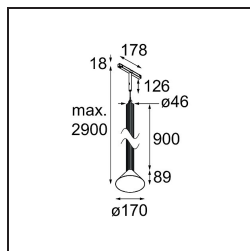

### Specifications

|                                     |   |
|-------------------------------------|---|
| Material                            | 13691323  |
| Light Source Type                   | LED   |
| LED Type                            | BRIDGELUX V6 HD G8  |
| LED technology                      | LED COB   |
| CRI                                 | Min. 90   |
| Colour Temperature                  | 3000K   |
| Lifetime                            | L80B10 @50,000 Hours  |
| Lamp Included                       | Yes   |
| Number of Light Sources             | 1   |
| CIE flux code                       | 98 100 100 100 76   |
| Binning (SDCM)                      | 2   |
| Light Direction                     | Down  |
| Optic                               | Reflector   |
| Measured beam angle (°)             | 41.9  |
| Input Voltage                       | 48Vdc   |
| Luminaire power (W)                 | 8.5   |
| Electrical Class                    | III   |
| IP Rating                           | 20  |
| Glow wire rating (°C)               | 960   |
| Dimming Protocol                    | 1-10V   |
| Indoor/Outdoor                      | Indoor  |
| Application                         | Ceiling   |
| Mounting                            | Suspended   |
| Distance to Lighted Object (m)      | 0,1   |
| Primary Colour & Primary Finish     | Black, Anodised   |
| Secondary Colour & Secondary Finish | Champagne, Brushed Anodised   |
| Gross weight (g)                    | 2485.0  |
| Luminous flux per lamp (lm)         | 746   |
| Efficacy (lm/W)                     | 88  |
| Glare rating                        | 24  |
| Remark                              | <ul style="list-style-type: none"> <li>• This is not a complete product. Pista track 48V system required.</li> <li>• For installations without dimmer, it is recommended to use 1-10 V luminaires.</li> </ul> |