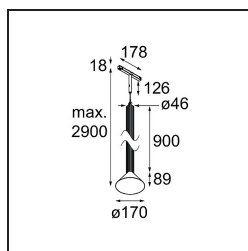

| |
|----------|
| Date |
| Customer |
| Project |
| Type |

Extruded Track 48V Suspended 46 900 1x LED 3000K Flood 1-10V Black Anodised - Bronze Brushed Anodised

This statement luminaire loves to play with light when it's on and when it's off. Its strong lines bring vertical structure to your space. The grooves along the shaft tell a different tale, every time the surrounding light changes. A cone-shape lampshade offers glare-free, intimate, accent light. Extruded is made for exchange. People to people, light to shadow.

Specifications

| | |
|-------------------------------------|---|
| Material | 13691321 |
| Light Source Type | LED |
| LED Type | BRIDGELUX V6 HD G8 |
| LED technology | LED COB |
| CRI | Min. 90 |
| Colour Temperature | 3000K |
| Lifetime | L80B10 @50,000 Hours |
| Lamp Included | Yes |
| Number of Light Sources | 1 |
| CIE flux code | 99 100 100 100 73 |
| Binning (SDCM) | 2 |
| Light Direction | Down |
| Optic | Reflector |
| Measured beam angle (°) | 41.8 |
| Input Voltage | 48Vdc |
| Luminaire power (W) | 8.5 |
| Electrical Class | III |
| IP Rating | 20 |
| Glow wire rating (°C) | 960 |
| Dimming Protocol | 1-10V |
| Indoor/Outdoor | Indoor |
| Application | Ceiling |
| Mounting | Suspended |
| Distance to Lighted Object (m) | 0,1 |
| Primary Colour & Primary Finish | Black, Anodised |
| Secondary Colour & Secondary Finish | Bronze, Brushed Anodised |
| Gross weight (g) | 2485.0 |
| Luminous flux per lamp (lm) | 723 |
| Efficacy (lm/W) | 85 |
| Glare rating | 24 |
| Remark | <ul style="list-style-type: none"> • This is not a complete product. Pista track 48V system required. • For installations without dimmer, it is recommended to use 1-10 V luminaires. |