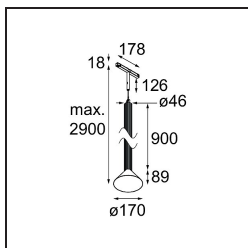

Date
Customer
Project
Type

Extruded Track 48V Suspended 46 900 1x LED 2700K Flood 1-10V Black Anodised - Silver Bronze Brushed Anodised

This statement luminaire loves to play with light when it's on and when it's off. Its strong lines bring vertical structure to your space. The grooves along the shaft tell a different tale, every time the surrounding light changes. A cone-shape lampshade offers glare-free, intimate, accent light. Extruded is made for exchange. People to people, light to shadow.

Specifications

Material	13691225
Light Source Type	LED
LED Type	BRIDGELUX V6 HD G8
LED technology	LED COB
CRI	Min. 90
Colour Temperature	2700K
Lifetime	L80B10 @50,000 Hours
Lamp Included	Yes
Number of Light Sources	1
CIE flux code	99 100 100 100 74
Binning (SDCM)	2
Light Direction	Down
Optic	Reflector
Measured beam angle (°)	42.0
Input Voltage	48Vdc
Luminaire power (W)	8.5
Electrical Class	III
IP Rating	20
Glow wire rating (°C)	960
Dimming Protocol	1-10V
Indoor/Outdoor	Indoor
Application	Ceiling
Mounting	Suspended
Distance to Lighted Object (m)	0,1
Primary Colour & Primary Finish	Black, Anodised
Secondary Colour & Secondary Finish	Silver Bronze, Brushed Anodised
Gross weight (g)	2485.0
Luminous flux per lamp (lm)	710
Efficacy (lm/W)	84
Glare rating	23