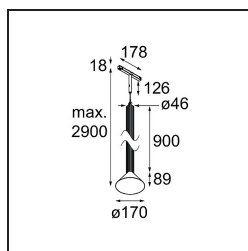

Date
Customer
Project
Type

Extruded Track 48V Suspended 46 900 1x LED 2700K Flood 1-10V Black Anodised - Black Brushed Anodised

This statement luminaire loves to play with light when it's on and when it's off. Its strong lines bring vertical structure to your space. The grooves along the shaft tell a different tale, every time the surrounding light changes. A cone-shape lampshade offers glare-free, intimate, accent light. Extruded is made for exchange. People to people, light to shadow.

Specifications

Material	13691220
Light Source Type	LED
LED Type	BRIDGELUX V6 HD G8
LED technology	LED COB
CRI	Min. 90
Colour Temperature	2700K
Lifetime	L80B10 @50,000 Hours
Lamp Included	Yes
Number of Light Sources	1
CIE flux code	99 100 100 100 74
Binning (SDCM)	2
Light Direction	Down
Optic	Reflector
Measured beam angle (°)	41.9
Input Voltage	48Vdc
Luminaire power (W)	8.5
Electrical Class	III
IP Rating	20
Glow wire rating (°C)	960
Dimming Protocol	1-10V
Indoor/Outdoor	Indoor
Application	Ceiling
Mounting	Suspended
Distance to Lighted Object (m)	0,1
Primary Colour & Primary Finish	Black, Anodised
Secondary Colour & Secondary Finish	Black, Brushed Anodised
Gross weight (g)	2485.0
Luminous flux per lamp (lm)	716
Efficacy (lm/W)	84
Glare rating	23
Remark	<ul style="list-style-type: none"> • This is not a complete product. Pista track 48V system required. • For installations without dimmer, it is recommended to use 1-10 V luminaires.

TM30 & CRI diagram

Light distribution & beam diagram