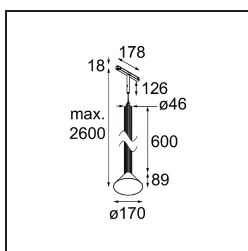

Date
Customer
Project
Type

*Extruded Track 48V Suspended 46 600 1x LED 1800-3000K WD Flood DALI Blue Anodised - Blue Brushed Anodised*

This statement luminaire loves to play with light when it's on and when it's off. Its strong lines bring vertical structure to your space. The grooves along the shaft tell a different tale, every time the surrounding light changes. A cone-shape lampshade offers glare-free, intimate, accent light. Extruded is made for exchange. People to people, light to shadow.

### Specifications

Material	13691140
Light Source Type	LED
LED Type	BRIDGELUX WARMDIM 6W
LED technology	LED COB
CRI	Min. 95
Colour Temperature	1800-3000K (Warm Dim)
Lifetime	L80B10 @50,000 Hours
Lamp Included	Yes
Number of Light Sources	1
CIE flux code	98 100 100 100 76
Binning (SDCM)	3
Light Direction	Down
Optic	Reflector
Measured beam angle (°)	46.3
Input Voltage	48Vdc
Luminaire power (W)	6.0
Electrical Class	III
IP Rating	20
Glow wire rating (°C)	960
Dimming Protocol	DALI
DALI Standard	DALI-2
Indoor/Outdoor	Indoor
Application	Ceiling
Mounting	Suspended
Distance to Lighted Object (m)	0,1
Primary Colour & Primary Finish	Blue, Anodised
Secondary Colour & Secondary Finish	Blue, Brushed Anodised
Gross weight (g)	1910.0
Luminous flux per lamp (lm)	384
Efficacy (lm/W)	64
Glare rating	22

Specifications

---

Remark

- This is not a complete product. Pista track 48V system required.
  - For installations without dimmer, it is recommended to use 1-10 V luminaires.
-

**TM30 & CRI diagram**

**Light distribution & beam diagram**