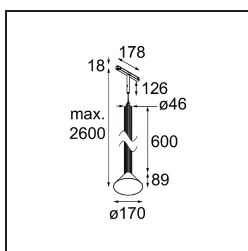

Date
Customer
Project
Type

Extruded Track 48V Suspended 46 600 1x LED 1800-3000K WD Flood DALI Bronze Anodised - Black Brushed Anodised

This statement luminaire loves to play with light when it's on and when it's off. Its strong lines bring vertical structure to your space. The grooves along the shaft tell a different tale, every time the surrounding light changes. A cone-shape lampshade offers glare-free, intimate, accent light. Extruded is made for exchange. People to people, light to shadow.

Specifications

Material	13691126
Light Source Type	LED
LED Type	BRIDGELUX WARMDIM 6W
LED technology	LED COB
CRI	Min. 95
Colour Temperature	1800-3000K (Warm Dim)
Lifetime	L80B10 @50,000 Hours
Lamp Included	Yes
Number of Light Sources	1
CIE flux code	98 100 100 100 77
Binning (SDCM)	3
Light Direction	Down
Optic	Reflector
Measured beam angle (°)	46.1
Input Voltage	48Vdc
Luminaire power (W)	6.0
Electrical Class	III
IP Rating	20
Glow wire rating (°C)	960
Dimming Protocol	DALI
DALI Standard	DALI-2
Indoor/Outdoor	Indoor
Application	Ceiling
Mounting	Suspended
Distance to Lighted Object (m)	0,1
Primary Colour & Primary Finish	Bronze, Anodised
Secondary Colour & Secondary Finish	Black, Brushed Anodised
Gross weight (g)	1910.0
Luminous flux per lamp (lm)	388
Efficacy (lm/W)	65
Glare rating	22