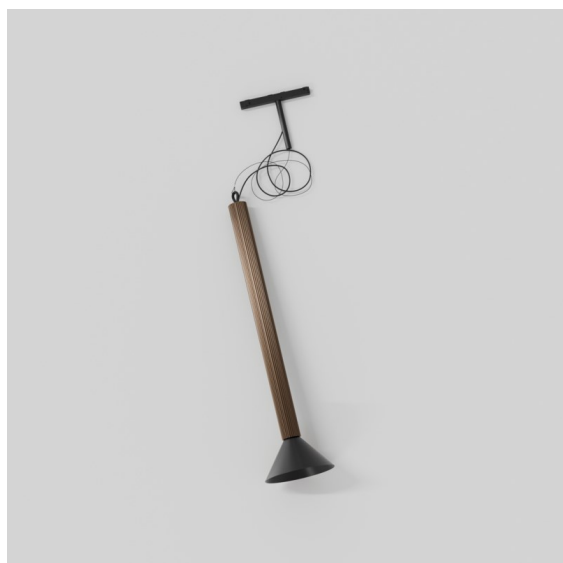

Date
Customer
Project
Type

Extruded Track 48V Suspended 46 600 1x LED 1800-3000K WD Flood DALI Bronze Anodised - Black Brushed Anodised

This statement luminaire loves to play with light when it's on and when it's off. Its strong lines bring vertical structure to your space. The grooves along the shaft tell a different tale, every time the surrounding light changes. A cone-shape lampshade offers glare-free, intimate, accent light. Extruded is made for exchange. People to people, light to shadow.

Specifications

Material	13691126
Light Source Type	LED
LED Type	BRIDGELUX WARMDIM 6W
LED technology	LED COB
CRI	Min. 95
Colour Temperature	1800-3000K (Warm Dim)
Lifetime	L80B10 @50,000 Hours
Lamp Included	Yes
Number of Light Sources	1
CIE flux code	98 100 100 100 77
Binning (SDCM)	3
Light Direction	Down
Optic	Reflector
Measured beam angle (°)	46.1
Input Voltage	48Vdc
Luminaire power (W)	6.0
Electrical Class	III
IP Rating	20
Glow wire rating (°C)	960
Dimming Protocol	DALI
DALI Standard	DALI-2
Indoor/Outdoor	Indoor
Application	Ceiling
Mounting	Suspended
Distance to Lighted Object (m)	0,1
Primary Colour & Primary Finish	Bronze, Anodised
Secondary Colour & Secondary Finish	Black, Brushed Anodised
Gross weight (g)	1910.0
Luminous flux per lamp (lm)	388
Efficacy (lm/W)	65
Glare rating	22

Remark

- This is not a complete product. Pista track 48V system required.
 - For installations without dimmer, it is recommended to use 1-10 V luminaires.
-

TM30 & CRI diagram

Light distribution & beam diagram