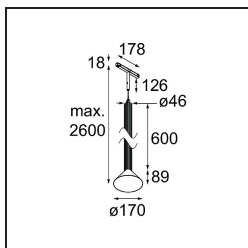

Date
Customer
Project
Type

*Extruded Track 48V Suspended 46 600 1x LED 1800-3000K WD Flood DALI Black Anodised - Silver Bronze
Brushed Anodised*

This statement luminaire loves to play with light when it's on and when it's off. Its strong lines bring vertical structure to your space. The grooves along the shaft tell a different tale, every time the surrounding light changes. A cone-shape lampshade offers glare-free, intimate, accent light. Extruded is made for exchange. People to people, light to shadow.

Specifications

Material	13691125
Light Source Type	LED
LED Type	BRIDGELUX WARMDIM 6W
LED technology	LED COB
CRI	Min. 95
Colour Temperature	1800-3000K (Warm Dim)
Lifetime	L80B10 @50,000 Hours
Lamp Included	Yes
Number of Light Sources	1
CIE flux code	98 100 100 100 78
Binning (SDCM)	3
Light Direction	Down
Optic	Reflector
Measured beam angle (°)	45.9
Input Voltage	48Vdc
Luminaire power (W)	6.0
Electrical Class	III
IP Rating	20
Glow wire rating (°C)	960
Dimming Protocol	DALI
DALI Standard	DALI-2
Indoor/Outdoor	Indoor
Application	Ceiling
Mounting	Suspended
Distance to Lighted Object (m)	0,1
Primary Colour & Primary Finish	Black, Anodised
Secondary Colour & Secondary Finish	Silver Bronze, Brushed Anodised
Gross weight (g)	1910.0
Luminous flux per lamp (lm)	394
Efficacy (lm/W)	66
Glare rating	22