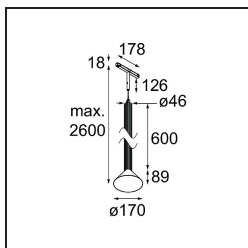

Date
Customer
Project
Type

*Extruded Track 48V Suspended 46 600 1x LED 1800-3000K WD Flood DALI Black Anodised - Silver Bronze  
Brushed Anodised*

This statement luminaire loves to play with light when it's on and when it's off. Its strong lines bring vertical structure to your space. The grooves along the shaft tell a different tale, every time the surrounding light changes. A cone-shape lampshade offers glare-free, intimate, accent light. Extruded is made for exchange. People to people, light to shadow.

### Specifications

Material	13691125
Light Source Type	LED
LED Type	BRIDGELUX WARMDIM 6W
LED technology	LED COB
CRI	Min. 95
Colour Temperature	1800-3000K (Warm Dim)
Lifetime	L80B10 @50,000 Hours
Lamp Included	Yes
Number of Light Sources	1
CIE flux code	98 100 100 100 78
Binning (SDCM)	3
Light Direction	Down
Optic	Reflector
Measured beam angle (°)	45.9
Input Voltage	48Vdc
Luminaire power (W)	6.0
Electrical Class	III
IP Rating	20
Glow wire rating (°C)	960
Dimming Protocol	DALI
DALI Standard	DALI-2
Indoor/Outdoor	Indoor
Application	Ceiling
Mounting	Suspended
Distance to Lighted Object (m)	0,1
Primary Colour & Primary Finish	Black, Anodised
Secondary Colour & Secondary Finish	Silver Bronze, Brushed Anodised
Gross weight (g)	1910.0
Luminous flux per lamp (lm)	394
Efficacy (lm/W)	66
Glare rating	22