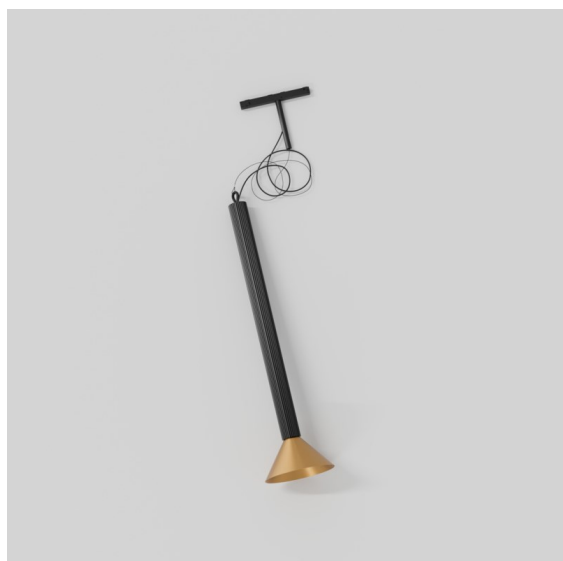

Date
Customer
Project
Type

*Extruded Track 48V Suspended 46 600 1x LED 1800-3000K WD Flood DALI Black Anodised - Champagne Brushed Anodised*

This statement luminaire loves to play with light when it's on and when it's off. Its strong lines bring vertical structure to your space. The grooves along the shaft tell a different tale, every time the surrounding light changes. A cone-shape lampshade offers glare-free, intimate, accent light. Extruded is made for exchange. People to people, light to shadow.

### Specifications

Material	13691123
Light Source Type	LED
LED Type	BRIDGELUX WARMDIM 6W
LED technology	LED COB
CRI	Min. 95
Colour Temperature	1800-3000K (Warm Dim)
Lifetime	L80B10 @50,000 Hours
Lamp Included	Yes
Number of Light Sources	1
CIE flux code	98 100 100 100 80
Binning (SDCM)	3
Light Direction	Down
Optic	Reflector
Measured beam angle (°)	45.4
Input Voltage	48Vdc
Luminaire power (W)	6.0
Electrical Class	III
IP Rating	20
Glow wire rating (°C)	960
Dimming Protocol	DALI
DALI Standard	DALI-2
Indoor/Outdoor	Indoor
Application	Ceiling
Mounting	Suspended
Distance to Lighted Object (m)	0,1
Primary Colour & Primary Finish	Black, Anodised
Secondary Colour & Secondary Finish	Champagne, Brushed Anodised
Gross weight (g)	1910.0
Luminous flux per lamp (lm)	403
Efficacy (lm/W)	67
Glare rating	22

Specifications

---

Remark

- This is not a complete product. Pista track 48V system required.
  - For installations without dimmer, it is recommended to use 1-10 V luminaires.
-

**TM30 & CRI diagram**

**Light distribution & beam diagram**