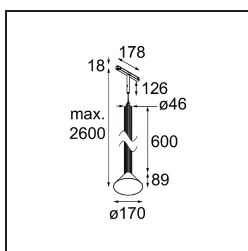

Date
Customer
Project
Type

*Extruded Track 48V Suspended 46 600 1x LED 1800-3000K WD Flood DALI Black Anodised - Champagne Brushed Anodised*

This statement luminaire loves to play with light when it's on and when it's off. Its strong lines bring vertical structure to your space. The grooves along the shaft tell a different tale, every time the surrounding light changes. A cone-shape lampshade offers glare-free, intimate, accent light. Extruded is made for exchange. People to people, light to shadow.

### Specifications

Material	13691123
Light Source Type	LED
LED Type	BRIDGELUX WARMDIM 6W
LED technology	LED COB
CRI	Min. 95
Colour Temperature	1800-3000K (Warm Dim)
Lifetime	L80B10 @50,000 Hours
Lamp Included	Yes
Number of Light Sources	1
CIE flux code	98 100 100 100 80
Binning (SDCM)	3
Light Direction	Down
Optic	Reflector
Measured beam angle (°)	45.4
Input Voltage	48Vdc
Luminaire power (W)	6.0
Electrical Class	III
IP Rating	20
Glow wire rating (°C)	960
Dimming Protocol	DALI
DALI Standard	DALI-2
Indoor/Outdoor	Indoor
Application	Ceiling
Mounting	Suspended
Distance to Lighted Object (m)	0,1
Primary Colour & Primary Finish	Black, Anodised
Secondary Colour & Secondary Finish	Champagne, Brushed Anodised
Gross weight (g)	1910.0
Luminous flux per lamp (lm)	403
Efficacy (lm/W)	67
Glare rating	22

Specifications

---

Remark

- This is not a complete product. Pista track 48V system required.
  - For installations without dimmer, it is recommended to use 1-10 V luminaires.
-

**TM30 & CRI diagram**

**Light distribution & beam diagram**