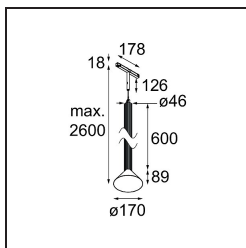

Date
Customer
Project
Type

Extruded Track 48V Suspended 46 600 1x LED 1800-3000K WD Flood DALI Black Anodised - Bronze Brushed Anodised

This statement luminaire loves to play with light when it's on and when it's off. Its strong lines bring vertical structure to your space. The grooves along the shaft tell a different tale, every time the surrounding light changes. A cone-shape lampshade offers glare-free, intimate, accent light. Extruded is made for exchange. People to people, light to shadow.

Specifications

Material	13691121
Light Source Type	LED
LED Type	BRIDGELUX WARMDIM 6W
LED technology	LED COB
CRI	Min. 95
Colour Temperature	1800-3000K (Warm Dim)
Lifetime	L80B10 @50,000 Hours
Lamp Included	Yes
Number of Light Sources	1
CIE flux code	98 100 100 100 77
Binning (SDCM)	3
Light Direction	Down
Optic	Reflector
Measured beam angle (°)	45.6
Input Voltage	48Vdc
Luminaire power (W)	6.0
Electrical Class	III
IP Rating	20
Glow wire rating (°C)	960
Dimming Protocol	DALI
DALI Standard	DALI-2
Indoor/Outdoor	Indoor
Application	Ceiling
Mounting	Suspended
Distance to Lighted Object (m)	0,1
Primary Colour & Primary Finish	Black, Anodised
Secondary Colour & Secondary Finish	Bronze, Brushed Anodised
Gross weight (g)	1910.0
Luminous flux per lamp (lm)	389
Efficacy (lm/W)	65
Glare rating	22

Remark

- This is not a complete product. Pista track 48V system required.
 - For installations without dimmer, it is recommended to use 1-10 V luminaires.
-

TM30 & CRI diagram

Light distribution & beam diagram