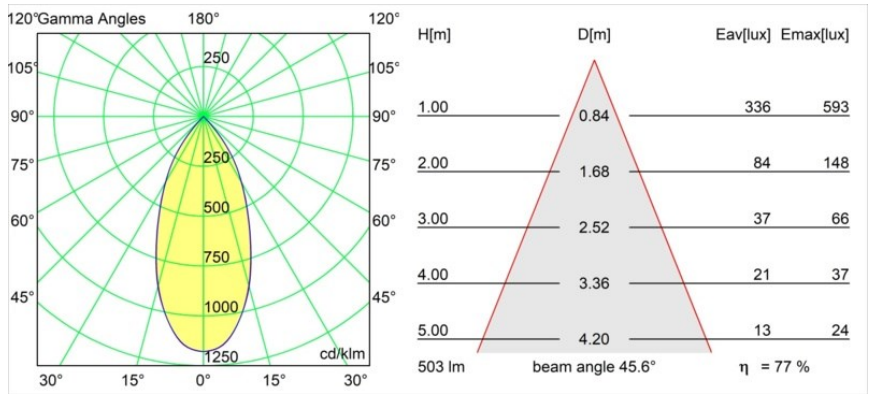

Light distribution & beam diagram