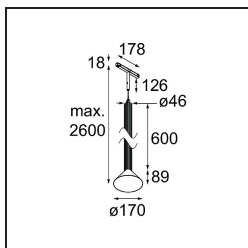

Date
Customer
Project
Type

*Extruded Track 48V Suspended 46 600 1x LED 1800-3000K WD Flood DALI Black Anodised - Black Brushed Anodised*

This statement luminaire loves to play with light when it's on and when it's off. Its strong lines bring vertical structure to your space. The grooves along the shaft tell a different tale, every time the surrounding light changes. A cone-shape lampshade offers glare-free, intimate, accent light. Extruded is made for exchange. People to people, light to shadow.

### Specifications

Material	13691120
Light Source Type	LED
LED Type	BRIDGELUX WARMDIM 6W
LED technology	LED COB
CRI	Min. 95
Colour Temperature	1800-3000K (Warm Dim)
Lifetime	L80B10 @50,000 Hours
Lamp Included	Yes
Number of Light Sources	1
CIE flux code	98 100 100 100 77
Binning (SDCM)	3
Light Direction	Down
Optic	Reflector
Measured beam angle (°)	46.1
Input Voltage	48Vdc
Luminaire power (W)	6.0
Electrical Class	III
IP Rating	20
Glow wire rating (°C)	960
Dimming Protocol	DALI
DALI Standard	DALI-2
Indoor/Outdoor	Indoor
Application	Ceiling
Mounting	Suspended
Distance to Lighted Object (m)	0,1
Primary Colour & Primary Finish	Black, Anodised
Secondary Colour & Secondary Finish	Black, Brushed Anodised
Gross weight (g)	1910.0
Luminous flux per lamp (lm)	388
Efficacy (lm/W)	65
Glare rating	22