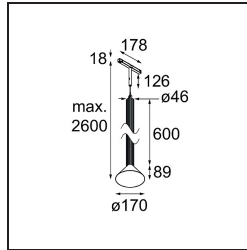

---

*Extruded Track 48V Suspended 46 600 1x LED 3000K Flood DALI Bronze Anodised - Black Brushed Anodised*

---

This statement luminaire loves to play with light when it's on and when it's off. Its strong lines bring vertical structure to your space. The grooves along the shaft tell a different tale, every time the surrounding light changes. A cone-shape lampshade offers glare-free, intimate, accent light. Extruded is made for exchange. People to people, light to shadow.

### Specifications

Material	13691026
Light Source Type	LED
LED Type	BRIDGELUX V6 HD G8
LED technology	LED COB
CRI	Min. 90
Colour Temperature	3000K
Lifetime	L80B10 @50,000 Hours
Lamp Included	Yes
Number of Light Sources	1
CIE flux code	99 100 100 100 74
Binning (SDCM)	2
Light Direction	Down
Optic	Reflector
Measured beam angle (°)	41.9
Input Voltage	48Vdc
Luminaire power (W)	8.5
Electrical Class	III
IP Rating	20
Glow wire rating (°C)	960
Dimming Protocol	DALI
DALI Standard	DALI-2
Indoor/Outdoor	Indoor
Application	Ceiling
Mounting	Suspended
Distance to Lighted Object (m)	0,1
Primary Colour & Primary Finish	Bronze, Anodised
Secondary Colour & Secondary Finish	Black, Brushed Anodised
Gross weight (g)	1910.0
Luminous flux per lamp (lm)	731
Efficacy (lm/W)	86
Glare rating	24