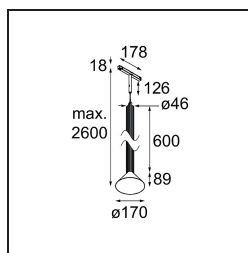

Date
Customer
Project
Type

Extruded Track 48V Suspended 46 600 1x LED 3000K Flood DALI Black Anodised - Bronze Brushed Anodised

This statement luminaire loves to play with light when it's on and when it's off. Its strong lines bring vertical structure to your space. The grooves along the shaft tell a different tale, every time the surrounding light changes. A cone-shape lampshade offers glare-free, intimate, accent light. Extruded is made for exchange. People to people, light to shadow.

Specifications

Material	13691021
Light Source Type	LED
LED Type	BRIDGELUX V6 HD G8
LED technology	LED COB
CRI	Min. 90
Colour Temperature	3000K
Lifetime	L80B10 @50,000 Hours
Lamp Included	Yes
Number of Light Sources	1
CIE flux code	99 100 100 100 73
Binning (SDCM)	2
Light Direction	Down
Optic	Reflector
Measured beam angle (°)	41.8
Input Voltage	48Vdc
Luminaire power (W)	8.5
Electrical Class	III
IP Rating	20
Glow wire rating (°C)	960
Dimming Protocol	DALI
DALI Standard	DALI-2
Indoor/Outdoor	Indoor
Application	Ceiling
Mounting	Suspended
Distance to Lighted Object (m)	0,1
Primary Colour & Primary Finish	Black, Anodised
Secondary Colour & Secondary Finish	Bronze, Brushed Anodised
Gross weight (g)	1910.0
Luminous flux per lamp (lm)	723
Efficacy (lm/W)	85
Glare rating	24