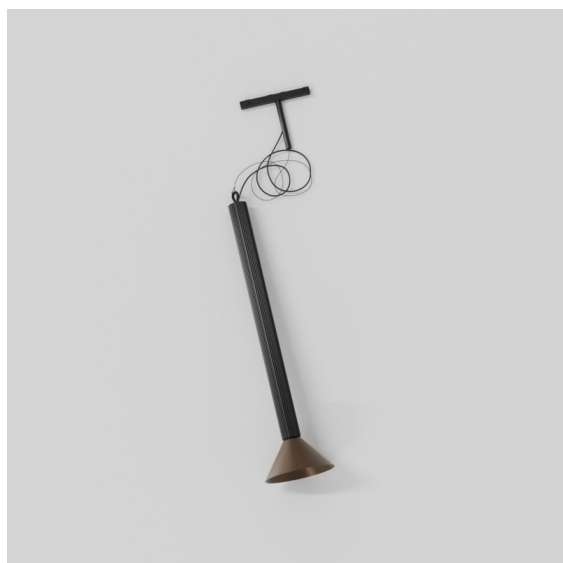

Date
Customer
Project
Type

Extruded Track 48V Suspended 46 600 1x LED 3000K Flood DALI Black Anodised - Bronze Brushed Anodised

This statement luminaire loves to play with light when it's on and when it's off. Its strong lines bring vertical structure to your space. The grooves along the shaft tell a different tale, every time the surrounding light changes. A cone-shape lampshade offers glare-free, intimate, accent light. Extruded is made for exchange. People to people, light to shadow.

Specifications

Material	13691021
Light Source Type	LED
LED Type	BRIDGELUX V6 HD G8
LED technology	LED COB
CRI	Min. 90
Colour Temperature	3000K
Lifetime	L80B10 @50,000 Hours
Lamp Included	Yes
Number of Light Sources	1
CIE flux code	99 100 100 100 73
Binning (SDCM)	2
Light Direction	Down
Optic	Reflector
Measured beam angle (°)	41.8
Input Voltage	48Vdc
Luminaire power (W)	8.5
Electrical Class	III
IP Rating	20
Glow wire rating (°C)	960
Dimming Protocol	DALI
DALI Standard	DALI-2
Indoor/Outdoor	Indoor
Application	Ceiling
Mounting	Suspended
Distance to Lighted Object (m)	0,1
Primary Colour & Primary Finish	Black, Anodised
Secondary Colour & Secondary Finish	Bronze, Brushed Anodised
Gross weight (g)	1910.0
Luminous flux per lamp (lm)	723
Efficacy (lm/W)	85
Glare rating	24

Remark

- This is not a complete product. Pista track 48V system required.
 - For installations without dimmer, it is recommended to use 1-10 V luminaires.
-

TM30 & CRI diagram

Light distribution & beam diagram