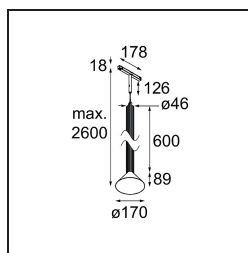

Date
Customer
Project
Type

Extruded Track 48V Suspended 46 600 1x LED 3000K Flood DALI Black Anodised - Black Brushed Anodised

This statement luminaire loves to play with light when it's on and when it's off. Its strong lines bring vertical structure to your space. The grooves along the shaft tell a different tale, every time the surrounding light changes. A cone-shape lampshade offers glare-free, intimate, accent light. Extruded is made for exchange. People to people, light to shadow.

Specifications

Material	13691020
Light Source Type	LED
LED Type	BRIDGELUX V6 HD G8
LED technology	LED COB
CRI	Min. 90
Colour Temperature	3000K
Lifetime	L80B10 @50,000 Hours
Lamp Included	Yes
Number of Light Sources	1
CIE flux code	99 100 100 100 74
Binning (SDCM)	2
Light Direction	Down
Optic	Reflector
Measured beam angle (°)	41.9
Input Voltage	48Vdc
Luminaire power (W)	8.5
Electrical Class	III
IP Rating	20
Glow wire rating (°C)	960
Dimming Protocol	DALI
DALI Standard	DALI-2
Indoor/Outdoor	Indoor
Application	Ceiling
Mounting	Suspended
Distance to Lighted Object (m)	0,1
Primary Colour & Primary Finish	Black, Anodised
Secondary Colour & Secondary Finish	Black, Brushed Anodised
Gross weight (g)	1910.0
Luminous flux per lamp (lm)	731
Efficacy (lm/W)	86
Glare rating	24