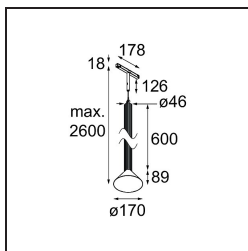

Date
Customer
Project
Type

Extruded Track 48V Suspended 46 600 1x LED 2700K Flood DALI Bronze Anodised - Black Brushed Anodised

This statement luminaire loves to play with light when it's on and when it's off. Its strong lines bring vertical structure to your space. The grooves along the shaft tell a different tale, every time the surrounding light changes. A cone-shape lampshade offers glare-free, intimate, accent light. Extruded is made for exchange. People to people, light to shadow.

Specifications

Material	13690926
Light Source Type	LED
LED Type	BRIDGELUX V6 HD G8
LED technology	LED COB
CRI	Min. 90
Colour Temperature	2700K
Lifetime	L80B10 @50,000 Hours
Lamp Included	Yes
Number of Light Sources	1
CIE flux code	99 100 100 100 74
Binning (SDCM)	2
Light Direction	Down
Optic	Reflector
Measured beam angle (°)	41.9
Input Voltage	48Vdc
Luminaire power (W)	8.5
Electrical Class	III
IP Rating	20
Glow wire rating (°C)	960
Dimming Protocol	DALI
DALI Standard	DALI-2
Indoor/Outdoor	Indoor
Application	Ceiling
Mounting	Suspended
Distance to Lighted Object (m)	0,1
Primary Colour & Primary Finish	Bronze, Anodised
Secondary Colour & Secondary Finish	Black, Brushed Anodised
Gross weight (g)	1910.0
Luminous flux per lamp (lm)	716
Efficacy (lm/W)	84
Glare rating	23