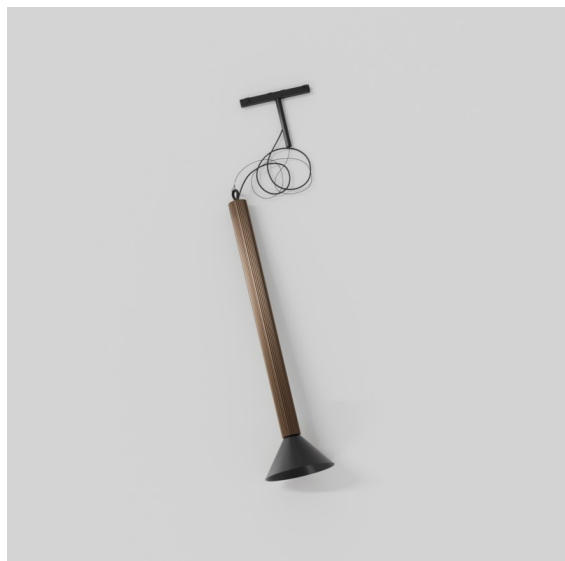

Date
Customer
Project
Type

*Extruded Track 48V Suspended 46 600 1x LED 2700K Flood DALI Bronze Anodised - Black Brushed Anodised*

This statement luminaire loves to play with light when it's on and when it's off. Its strong lines bring vertical structure to your space. The grooves along the shaft tell a different tale, every time the surrounding light changes. A cone-shape lampshade offers glare-free, intimate, accent light. Extruded is made for exchange. People to people, light to shadow.

### Specifications

Material	13690926
Light Source Type	LED
LED Type	BRIDGELUX V6 HD G8
LED technology	LED COB
CRI	Min. 90
Colour Temperature	2700K
Lifetime	L80B10 @50,000 Hours
Lamp Included	Yes
Number of Light Sources	1
CIE flux code	99 100 100 100 74
Binning (SDCM)	2
Light Direction	Down
Optic	Reflector
Measured beam angle (°)	41.9
Input Voltage	48Vdc
Luminaire power (W)	8.5
Electrical Class	III
IP Rating	20
Glow wire rating (°C)	960
Dimming Protocol	DALI
DALI Standard	DALI-2
Indoor/Outdoor	Indoor
Application	Ceiling
Mounting	Suspended
Distance to Lighted Object (m)	0,1
Primary Colour & Primary Finish	Bronze, Anodised
Secondary Colour & Secondary Finish	Black, Brushed Anodised
Gross weight (g)	1910.0
Luminous flux per lamp (lm)	716
Efficacy (lm/W)	84
Glare rating	23

---

Remark

- This is not a complete product. Pista track 48V system required.
  - For installations without dimmer, it is recommended to use 1-10 V luminaires.
-

**TM30 & CRI diagram**

**Light distribution & beam diagram**