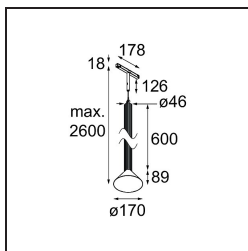

Date
Customer
Project
Type

*Extruded Track 48V Suspended 46 600 1x LED 2700K Flood DALI Bronze Anodised - Black Brushed Anodised*

This statement luminaire loves to play with light when it's on and when it's off. Its strong lines bring vertical structure to your space. The grooves along the shaft tell a different tale, every time the surrounding light changes. A cone-shape lampshade offers glare-free, intimate, accent light. Extruded is made for exchange. People to people, light to shadow.

### Specifications

Material	13690926
Light Source Type	LED
LED Type	BRIDGELUX V6 HD G8
LED technology	LED COB
CRI	Min. 90
Colour Temperature	2700K
Lifetime	L80B10 @50,000 Hours
Lamp Included	Yes
Number of Light Sources	1
CIE flux code	99 100 100 100 74
Binning (SDCM)	2
Light Direction	Down
Optic	Reflector
Measured beam angle (°)	41.9
Input Voltage	48Vdc
Luminaire power (W)	8.5
Electrical Class	III
IP Rating	20
Glow wire rating (°C)	960
Dimming Protocol	DALI
DALI Standard	DALI-2
Indoor/Outdoor	Indoor
Application	Ceiling
Mounting	Suspended
Distance to Lighted Object (m)	0,1
Primary Colour & Primary Finish	Bronze, Anodised
Secondary Colour & Secondary Finish	Black, Brushed Anodised
Gross weight (g)	1910.0
Luminous flux per lamp (lm)	716
Efficacy (lm/W)	84
Glare rating	23