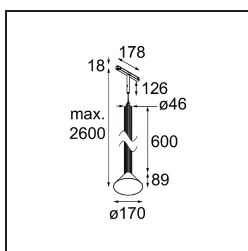

Date
Customer
Project
Type

*Extruded Track 48V Suspended 46 600 1x LED 1800-3000K WD Flood 1-10V Champagne Anodised - Black Brushed Anodised*

This statement luminaire loves to play with light when it's on and when it's off. Its strong lines bring vertical structure to your space. The grooves along the shaft tell a different tale, every time the surrounding light changes. A cone-shape lampshade offers glare-free, intimate, accent light. Extruded is made for exchange. People to people, light to shadow.

### Specifications

Material	13690831
Light Source Type	LED
LED Type	BRIDGELUX WARMDIM 6W
LED technology	LED COB
CRI	Min. 95
Colour Temperature	1800-3000K (Warm Dim)
Lifetime	L80B10 @50,000 Hours
Lamp Included	Yes
Number of Light Sources	1
CIE flux code	98 100 100 100 77
Binning (SDCM)	3
Light Direction	Down
Optic	Reflector
Measured beam angle (°)	46.1
Input Voltage	48Vdc
Luminaire power (W)	6.0
Electrical Class	III
IP Rating	20
Glow wire rating (°C)	960
Dimming Protocol	1-10V
Indoor/Outdoor	Indoor
Application	Ceiling
Mounting	Suspended
Distance to Lighted Object (m)	0,1
Primary Colour & Primary Finish	Champagne, Anodised
Secondary Colour & Secondary Finish	Black, Brushed Anodised
Gross weight (g)	1910.0
Luminous flux per lamp (lm)	388
Efficacy (lm/W)	65
Glare rating	22