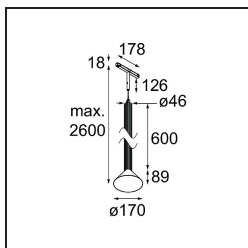

Date
Customer
Project
Type

*Extruded Track 48V Suspended 46 600 1x LED 1800-3000K WD Flood 1-10V Bronze Anodised - Black Brushed Anodised*

This statement luminaire loves to play with light when it's on and when it's off. Its strong lines bring vertical structure to your space. The grooves along the shaft tell a different tale, every time the surrounding light changes. A cone-shape lampshade offers glare-free, intimate, accent light. Extruded is made for exchange. People to people, light to shadow.

### Specifications

Material	13690826
Light Source Type	LED
LED Type	BRIDGELUX WARMDIM 6W
LED technology	LED COB
CRI	Min. 95
Colour Temperature	1800-3000K (Warm Dim)
Lifetime	L80B10 @50,000 Hours
Lamp Included	Yes
Number of Light Sources	1
CIE flux code	98 100 100 100 77
Binning (SDCM)	3
Light Direction	Down
Optic	Reflector
Measured beam angle (°)	46.1
Input Voltage	48Vdc
Luminaire power (W)	6.0
Electrical Class	III
IP Rating	20
Glow wire rating (°C)	960
Dimming Protocol	1-10V
Indoor/Outdoor	Indoor
Application	Ceiling
Mounting	Suspended
Distance to Lighted Object (m)	0,1
Primary Colour & Primary Finish	Bronze, Anodised
Secondary Colour & Secondary Finish	Black, Brushed Anodised
Gross weight (g)	1910.0
Luminous flux per lamp (lm)	388
Efficacy (lm/W)	65
Glare rating	22