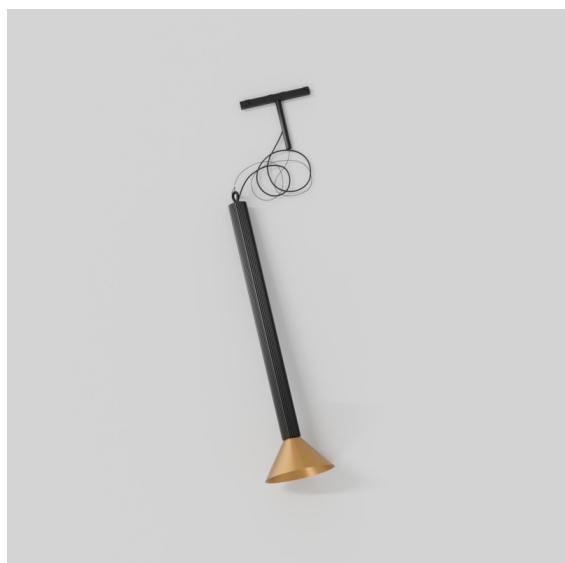

Date
Customer
Project
Type

Extruded Track 48V Suspended 46 600 1x LED 1800-3000K WD Flood 1-10V Black Anodised - Champagne Brushed Anodised

This statement luminaire loves to play with light when it's on and when it's off. Its strong lines bring vertical structure to your space. The grooves along the shaft tell a different tale, every time the surrounding light changes. A cone-shape lampshade offers glare-free, intimate, accent light. Extruded is made for exchange. People to people, light to shadow.

Specifications

Material	13690823
Light Source Type	LED
LED Type	BRIDGELUX WARMDIM 6W
LED technology	LED COB
CRI	Min. 95
Colour Temperature	1800-3000K (Warm Dim)
Lifetime	L80B10 @50,000 Hours
Lamp Included	Yes
Number of Light Sources	1
CIE flux code	98 100 100 100 80
Binning (SDCM)	3
Light Direction	Down
Optic	Reflector
Measured beam angle (°)	45.4
Input Voltage	48Vdc
Luminaire power (W)	6.0
Electrical Class	III
IP Rating	20
Glow wire rating (°C)	960
Dimming Protocol	1-10V
Indoor/Outdoor	Indoor
Application	Ceiling
Mounting	Suspended
Distance to Lighted Object (m)	0,1
Primary Colour & Primary Finish	Black, Anodised
Secondary Colour & Secondary Finish	Champagne, Brushed Anodised
Gross weight (g)	1910.0
Luminous flux per lamp (lm)	403
Efficacy (lm/W)	67
Glare rating	22

Specifications

Remark

- This is not a complete product. Pista track 48V system required.
 - For installations without dimmer, it is recommended to use 1-10 V luminaires.
-

TM30 & CRI diagram

Light distribution & beam diagram