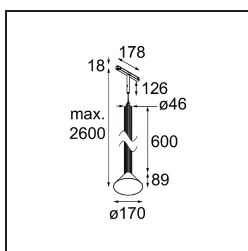

Date
Customer
Project
Type

Extruded Track 48V Suspended 46 600 1x LED 1800-3000K WD Flood 1-10V Black Anodised - Champagne Brushed Anodised

This statement luminaire loves to play with light when it's on and when it's off. Its strong lines bring vertical structure to your space. The grooves along the shaft tell a different tale, every time the surrounding light changes. A cone-shape lampshade offers glare-free, intimate, accent light. Extruded is made for exchange. People to people, light to shadow.

Specifications

Material	13690823
Light Source Type	LED
LED Type	BRIDGELUX WARMDIM 6W
LED technology	LED COB
CRI	Min. 95
Colour Temperature	1800-3000K (Warm Dim)
Lifetime	L80B10 @50,000 Hours
Lamp Included	Yes
Number of Light Sources	1
CIE flux code	98 100 100 100 80
Binning (SDCM)	3
Light Direction	Down
Optic	Reflector
Measured beam angle (°)	45.4
Input Voltage	48Vdc
Luminaire power (W)	6.0
Electrical Class	III
IP Rating	20
Glow wire rating (°C)	960
Dimming Protocol	1-10V
Indoor/Outdoor	Indoor
Application	Ceiling
Mounting	Suspended
Distance to Lighted Object (m)	0,1
Primary Colour & Primary Finish	Black, Anodised
Secondary Colour & Secondary Finish	Champagne, Brushed Anodised
Gross weight (g)	1910.0
Luminous flux per lamp (lm)	403
Efficacy (lm/W)	67
Glare rating	22

Specifications

Remark

- This is not a complete product. Pista track 48V system required.
 - For installations without dimmer, it is recommended to use 1-10 V luminaires.
-

TM30 & CRI diagram

Light distribution & beam diagram