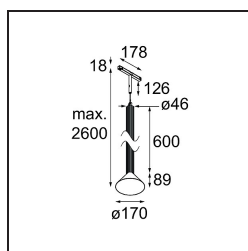

Date
Customer
Project
Type

Extruded Track 48V Suspended 46 600 1x LED 1800-3000K WD Flood 1-10V Black Anodised - Black Brushed Anodised

This statement luminaire loves to play with light when it's on and when it's off. Its strong lines bring vertical structure to your space. The grooves along the shaft tell a different tale, every time the surrounding light changes. A cone-shape lampshade offers glare-free, intimate, accent light. Extruded is made for exchange. People to people, light to shadow.

Specifications

Material	13690820
Light Source Type	LED
LED Type	BRIDGELUX WARMDIM 6W
LED technology	LED COB
CRI	Min. 95
Colour Temperature	1800-3000K (Warm Dim)
Lifetime	L80B10 @50,000 Hours
Lamp Included	Yes
Number of Light Sources	1
CIE flux code	98 100 100 100 77
Binning (SDCM)	3
Light Direction	Down
Optic	Reflector
Measured beam angle (°)	46.1
Input Voltage	48Vdc
Luminaire power (W)	6.0
Electrical Class	III
IP Rating	20
Glow wire rating (°C)	960
Dimming Protocol	1-10V
Indoor/Outdoor	Indoor
Application	Ceiling
Mounting	Suspended
Distance to Lighted Object (m)	0,1
Primary Colour & Primary Finish	Black, Anodised
Secondary Colour & Secondary Finish	Black, Brushed Anodised
Gross weight (g)	1910.0
Luminous flux per lamp (lm)	388
Efficacy (lm/W)	65
Glare rating	22

Specifications

Remark

- This is not a complete product. Pista track 48V system required.
 - For installations without dimmer, it is recommended to use 1-10 V luminaires.
-

TM30 & CRI diagram

Light distribution & beam diagram