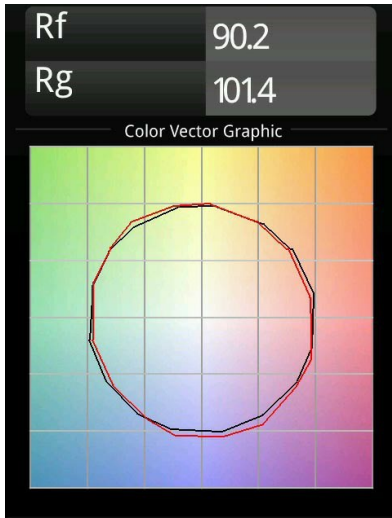

Date
Customer
Project
Type

Extruded Track 48V Suspended 46 600 lx LED 3000K Flood 1-10V Grey White Structure - Grey White Matt

This statement luminaire loves to play with light when it's on and when it's off. Its strong lines bring vertical structure to your space. The grooves along the shaft tell a different tale, every time the surrounding light changes. A cone-shape lampshade offers glare-free, intimate, accent light. Extruded is made for exchange. People to people, light to shadow.

Specifications

Material	13690736
Light Source Type	LED
LED Type	BRIDGELUX V6 HD G7
LED technology	LED COB
CRI	Min. 90
Colour Temperature	3000K
Lifetime	L80B10 @50,000 Hours
Lamp Included	Yes
Number of Light Sources	1
CIE flux code	98 100 100 100 77
Binning (SDCM)	2
Light Direction	Down
Optic	Reflector
Measured beam angle (°)	42.3
Input Voltage	48Vdc
Luminaire power (W)	8.5
Electrical Class	III
IP Rating	20
Glow wire rating (°C)	960
Dimming Protocol	1-10V
Indoor/Outdoor	Indoor
Application	Ceiling
Mounting	Suspended
Distance to Lighted Object (m)	0,1
Primary Colour & Primary Finish	Grey White, Structure
Secondary Colour & Secondary Finish	Grey White, Matt
Gross weight (g)	1910.0
Delivered lumens (lm)	756
Efficacy (lm/W)	89
Glare rating	24
Remark	<ul style="list-style-type: none"> • This is not a complete product. Pista track 48V system required. • For installations without dimmer, it is recommended to use 1-10 V luminaires.

TM30 & CRI diagram

Light distribution & beam diagram