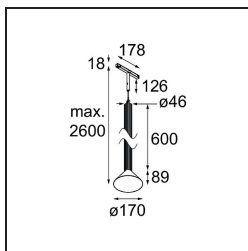

Date
Customer
Project
Type

Extruded Track 48V Suspended 46 600 lx LED 3000K Flood 1-10V Grey White Structure - Grey White Matt

This statement luminaire loves to play with light when it's on and when it's off. Its strong lines bring vertical structure to your space. The grooves along the shaft tell a different tale, every time the surrounding light changes. A cone-shape lampshade offers glare-free, intimate, accent light. Extruded is made for exchange. People to people, light to shadow.

Specifications

Material	13690736
Light Source Type	LED
LED Type	BRIDGELUX V6 HD G7
LED technology	LED COB
CRI	Min. 90
Colour Temperature	3000K
Lifetime	L80B10 @50,000 Hours
Lamp Included	Yes
Number of Light Sources	1
CIE flux code	98 100 100 100 77
Binning (SDCM)	2
Light Direction	Down
Optic	Reflector
Measured beam angle (°)	42.3
Input Voltage	48Vdc
Luminaire power (W)	8.5
Electrical Class	III
IP Rating	20
Glow wire rating (°C)	960
Dimming Protocol	1-10V
Indoor/Outdoor	Indoor
Application	Ceiling
Mounting	Suspended
Distance to Lighted Object (m)	0,1
Primary Colour & Primary Finish	Grey White, Structure
Secondary Colour & Secondary Finish	Grey White, Matt
Gross weight (g)	1910.0
Delivered lumens (lm)	756
Efficacy (lm/W)	89
Glare rating	24
Remark	<ul style="list-style-type: none"> • This is not a complete product. Pista track 48V system required. • For installations without dimmer, it is recommended to use 1-10 V luminaires.

TM30 & CRI diagram

Light distribution & beam diagram