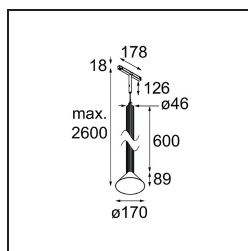

Date
Customer
Project
Type

*Extruded Track 48V Suspended 46 600 1x LED 3000K Flood 1-10V Grey White Structure - Grey White Matt*

This statement luminaire loves to play with light when it's on and when it's off. Its strong lines bring vertical structure to your space. The grooves along the shaft tell a different tale, every time the surrounding light changes. A cone-shape lampshade offers glare-free, intimate, accent light. Extruded is made for exchange. People to people, light to shadow.

### Specifications

Material	13690736
Light Source Type	LED
LED Type	BRIDGELUX V6 HD G7
LED technology	LED COB
CRI	Min. 90
Colour Temperature	3000K
Lifetime	L80B10 @50,000 Hours
Lamp Included	Yes
Number of Light Sources	1
CIE flux code	98 100 100 100 77
Binning (SDCM)	2
Light Direction	Down
Optic	Reflector
Measured beam angle (°)	42.3
Input Voltage	48Vdc
Luminaire power (W)	8.5
Electrical Class	III
IP Rating	20
Glow wire rating (°C)	960
Dimming Protocol	1-10V
Indoor/Outdoor	Indoor
Application	Ceiling
Mounting	Suspended
Distance to Lighted Object (m)	0,1
Primary Colour & Primary Finish	Grey White, Structure
Secondary Colour & Secondary Finish	Grey White, Matt
Gross weight (g)	1910.0
Luminous flux per lamp (lm)	756
Efficacy (lm/W)	89
Glare rating	24
Remark	<ul style="list-style-type: none"> <li>• This is not a complete product. Pista track 48V system required.</li> <li>• For installations without dimmer, it is recommended to use 1-10 V luminaires.</li> </ul>

**TM30 & CRI diagram**

**Light distribution & beam diagram**