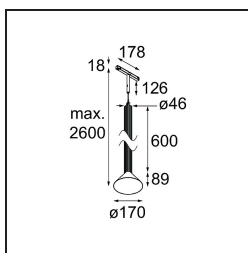

Date
Customer
Project
Type

*Extruded Track 48V Suspended 46 600 1x LED 3000K Flood 1-10V Bronze Anodised - Black Brushed Anodised*

This statement luminaire loves to play with light when it's on and when it's off. Its strong lines bring vertical structure to your space. The grooves along the shaft tell a different tale, every time the surrounding light changes. A cone-shape lampshade offers glare-free, intimate, accent light. Extruded is made for exchange. People to people, light to shadow.

### Specifications

Material	13690726
Light Source Type	LED
LED Type	BRIDGELUX V6 HD G8
LED technology	LED COB
CRI	Min. 90
Colour Temperature	3000K
Lifetime	L80B10 @50,000 Hours
Lamp Included	Yes
Number of Light Sources	1
CIE flux code	99 100 100 100 74
Binning (SDCM)	2
Light Direction	Down
Optic	Reflector
Measured beam angle (°)	41.9
Input Voltage	48Vdc
Luminaire power (W)	8.5
Electrical Class	III
IP Rating	20
Glow wire rating (°C)	960
Dimming Protocol	1-10V
Indoor/Outdoor	Indoor
Application	Ceiling
Mounting	Suspended
Distance to Lighted Object (m)	0,1
Primary Colour & Primary Finish	Bronze, Anodised
Secondary Colour & Secondary Finish	Black, Brushed Anodised
Gross weight (g)	1910.0
Luminous flux per lamp (lm)	731
Efficacy (lm/W)	86
Glare rating	24
Remark	<ul style="list-style-type: none"> <li>• This is not a complete product. Pista track 48V system required.</li> <li>• For installations without dimmer, it is recommended to use 1-10 V luminaires.</li> </ul>

**TM30 & CRI diagram**

**Light distribution & beam diagram**