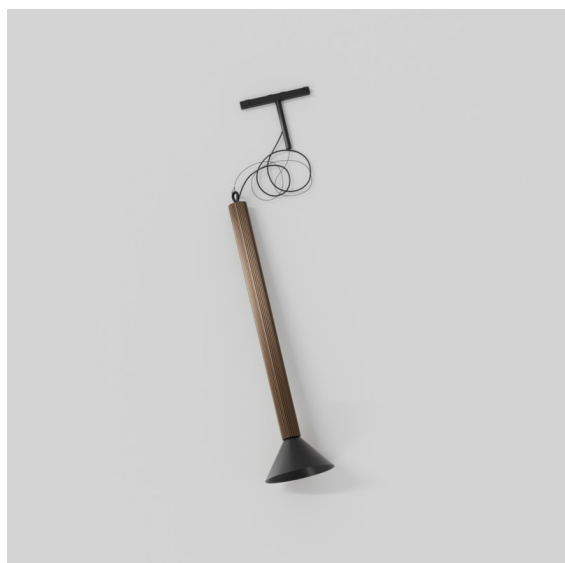

Date
Customer
Project
Type

*Extruded Track 48V Suspended 46 600 1x LED 3000K Flood 1-10V Bronze Anodised - Black Brushed Anodised*

This statement luminaire loves to play with light when it's on and when it's off. Its strong lines bring vertical structure to your space. The grooves along the shaft tell a different tale, every time the surrounding light changes. A cone-shape lampshade offers glare-free, intimate, accent light. Extruded is made for exchange. People to people, light to shadow.

### Specifications

Material	13690726
Light Source Type	LED
LED Type	BRIDGELUX V6 HD G8
LED technology	LED COB
CRI	Min. 90
Colour Temperature	3000K
Lifetime	L80B10 @50,000 Hours
Lamp Included	Yes
Number of Light Sources	1
CIE flux code	99 100 100 100 74
Binning (SDCM)	2
Light Direction	Down
Optic	Reflector
Measured beam angle (°)	41.9
Input Voltage	48Vdc
Luminaire power (W)	8.5
Electrical Class	III
IP Rating	20
Glow wire rating (°C)	960
Dimming Protocol	1-10V
Indoor/Outdoor	Indoor
Application	Ceiling
Mounting	Suspended
Distance to Lighted Object (m)	0,1
Primary Colour & Primary Finish	Bronze, Anodised
Secondary Colour & Secondary Finish	Black, Brushed Anodised
Gross weight (g)	1910.0
Luminous flux per lamp (lm)	731
Efficacy (lm/W)	86
Glare rating	24
Remark	<ul style="list-style-type: none"> <li>• This is not a complete product. Pista track 48V system required.</li> <li>• For installations without dimmer, it is recommended to use 1-10 V luminaires.</li> </ul>