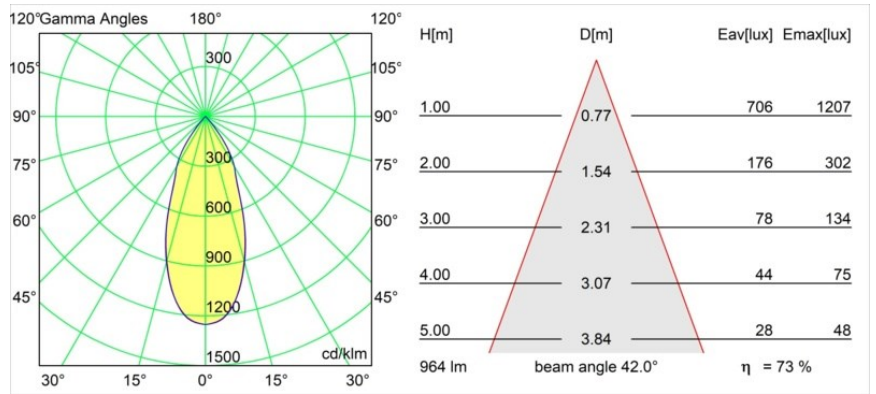

Specifications

Material	13690925
Light Source Type	LED
LED Type	BRIDGELUX V6 HD G8
LED technology	LED COB
CRI	Min. 90
Colour Temperature	2700K
Lifetime	L80B10 @50,000 Hours
Lamp Included	Yes
Number of Light Sources	1
CIE flux code	99 100 100 100 74
Binning (SDCM)	2
Light Direction	Down
Optic	Reflector
Measured beam angle (°)	42.0
Input Voltage	48Vdc
Luminaire power (W)	8.5
Electrical Class	III
IP Rating	20
Glow wire rating (°C)	960
Dimming Protocol	DALI
DALI Standard	DALI-2
Indoor/Outdoor	Indoor
Application	Ceiling
Mounting	Suspended
Distance to Lighted Object (m)	0,1
Primary Colour & Primary Finish	Black, Anodised
Secondary Colour & Secondary Finish	Silver Bronze, Brushed Anodised
Gross weight (g)	1910.0
Luminous flux per lamp (lm)	710
Efficacy (lm/W)	84
Glare rating	23

Specifications

Remark

- This is not a complete product. Pista track 48V system required.
 - For installations without dimmer, it is recommended to use 1-10 V luminaires.
-

TM30 & CRI diagram

Light distribution & beam diagram

Diagrams