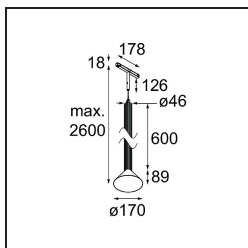

Date
Customer
Project
Type

Extruded Track 48V Suspended 46 600 1x LED 2700K Flood DALI Black Anodised - Silver Bronze Brushed Anodised

This statement luminaire loves to play with light when it's on and when it's off. Its strong lines bring vertical structure to your space. The grooves along the shaft tell a different tale, every time the surrounding light changes. A cone-shape lampshade offers glare-free, intimate, accent light. Extruded is made for exchange. People to people, light to shadow.

Specifications

Material	13690925
Light Source Type	LED
LED Type	BRIDGELUX V6 HD G8
LED technology	LED COB
CRI	Min. 90
Colour Temperature	2700K
Lifetime	L80B10 @50,000 Hours
Lamp Included	Yes
Number of Light Sources	1
CIE flux code	99 100 100 100 74
Binning (SDCM)	2
Light Direction	Down
Optic	Reflector
Measured beam angle (°)	42.0
Input Voltage	48Vdc
Luminaire power (W)	8.5
Electrical Class	III
IP Rating	20
Glow wire rating (°C)	960
Dimming Protocol	DALI
DALI Standard	DALI-2
Indoor/Outdoor	Indoor
Application	Ceiling
Mounting	Suspended
Distance to Lighted Object (m)	0,1
Primary Colour & Primary Finish	Black, Anodised
Secondary Colour & Secondary Finish	Silver Bronze, Brushed Anodised
Gross weight (g)	1910.0
Luminous flux per lamp (lm)	710
Efficacy (lm/W)	84
Glare rating	23

Specifications

Remark

- This is not a complete product. Pista track 48V system required.
 - For installations without dimmer, it is recommended to use 1-10 V luminaires.
-

TM30 & CRI diagram

Light distribution & beam diagram