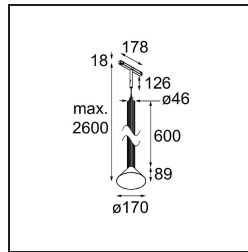

Date
Customer
Project
Type

Extruded Track 48V Suspended 46 600 1x LED 2700K Flood DALI Black Anodised - Bronze Brushed Anodised

This statement luminaire loves to play with light when it's on and when it's off. Its strong lines bring vertical structure to your space. The grooves along the shaft tell a different tale, every time the surrounding light changes. A cone-shape lampshade offers glare-free, intimate, accent light. Extruded is made for exchange. People to people, light to shadow.

Specifications

Material	13690921
Light Source Type	LED
LED Type	BRIDGELUX V6 HD G8
LED technology	LED COB
CRI	Min. 90
Colour Temperature	2700K
Lifetime	L80B10 @50,000 Hours
Lamp Included	Yes
Number of Light Sources	1
CIE flux code	99 100 100 100 73
Binning (SDCM)	2
Light Direction	Down
Optic	Reflector
Measured beam angle (°)	41.8
Input Voltage	48Vdc
Luminaire power (W)	8.5
Electrical Class	III
IP Rating	20
Glow wire rating (°C)	960
Dimming Protocol	DALI
DALI Standard	DALI-2
Indoor/Outdoor	Indoor
Application	Ceiling
Mounting	Suspended
Distance to Lighted Object (m)	0,1
Primary Colour & Primary Finish	Black, Anodised
Secondary Colour & Secondary Finish	Bronze, Brushed Anodised
Gross weight (g)	1910.0
Luminous flux per lamp (lm)	708
Efficacy (lm/W)	83
Glare rating	23

Remark

- This is not a complete product. Pista track 48V system required.
 - For installations without dimmer, it is recommended to use 1-10 V luminaires.
-

TM30 & CRI diagram

Light distribution & beam diagram