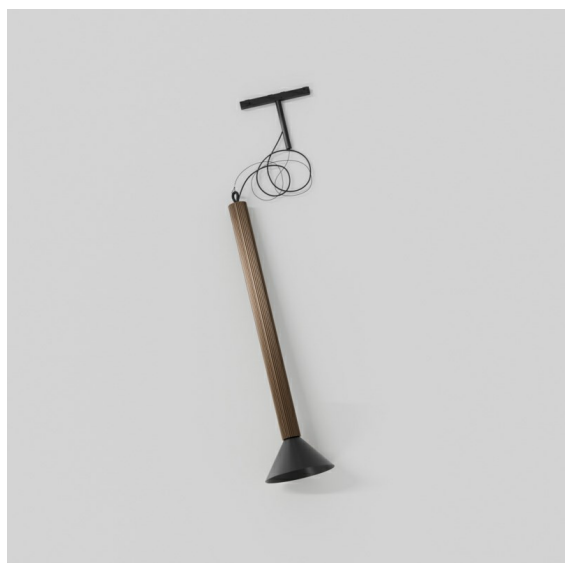

Date
Customer
Project
Type

Extruded Track 48V Suspended 46 600 1x LED 2700K Flood 1-10V Bronze Anodised - Black Brushed Anodised

This statement luminaire loves to play with light when it's on and when it's off. Its strong lines bring vertical structure to your space. The grooves along the shaft tell a different tale, every time the surrounding light changes. A cone-shape lampshade offers glare-free, intimate, accent light. Extruded is made for exchange. People to people, light to shadow.

Specifications

Material	13690626
Light Source Type	LED
LED Type	BRIDGELUX V6 HD G7
LED technology	LED COB
CRI	Min. 90
Colour Temperature	2700K
Lifetime	L80B10 @50,000 Hours
Lamp Included	Yes
Number of Light Sources	1
CIE flux code	99 100 100 100 74
Binning (SDCM)	2
Light Direction	Down
Optic	Reflector
Measured beam angle (°)	41.9
Input Voltage	48Vdc
Luminaire power (W)	8.5
Electrical Class	III
IP Rating	20
Glow wire rating (°C)	960
Dimming Protocol	1-10V
Indoor/Outdoor	Indoor
Application	Ceiling
Mounting	Suspended
Distance to Lighted Object (m)	0,1
Primary Colour & Primary Finish	Bronze, Anodised
Secondary Colour & Secondary Finish	Black, Brushed Anodised
Gross weight (g)	1910.0
Delivered lumens (lm)	716
Efficacy (lm/W)	84
Glare rating	23
Remark	<ul style="list-style-type: none"> • This is not a complete product. Pista track 48V system required. • For installations without dimmer, it is recommended to use 1-10 V luminaires.