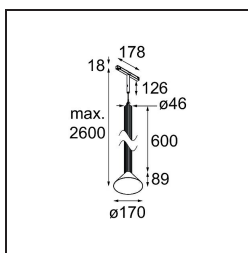

Date
Customer
Project
Type

Extruded Track 48V Suspended 46 600 1x LED 2700K Flood 1-10V Bronze Anodised - Black Brushed Anodised

This statement luminaire loves to play with light when it's on and when it's off. Its strong lines bring vertical structure to your space. The grooves along the shaft tell a different tale, every time the surrounding light changes. A cone-shape lampshade offers glare-free, intimate, accent light. Extruded is made for exchange. People to people, light to shadow.

Specifications

Material	13690626
Light Source Type	LED
LED Type	BRIDGELUX V6 HD G7
LED technology	LED COB
CRI	Min. 90
Colour Temperature	2700K
Lifetime	L80B10 @50,000 Hours
Lamp Included	Yes
Number of Light Sources	1
CIE flux code	99 100 100 100 74
Binning (SDCM)	2
Light Direction	Down
Optic	Reflector
Measured beam angle (°)	41.9
Input Voltage	48Vdc
Luminaire power (W)	8.5
Electrical Class	III
IP Rating	20
Glow wire rating (°C)	960
Dimming Protocol	1-10V
Indoor/Outdoor	Indoor
Application	Ceiling
Mounting	Suspended
Distance to Lighted Object (m)	0,1
Primary Colour & Primary Finish	Bronze, Anodised
Secondary Colour & Secondary Finish	Black, Brushed Anodised
Gross weight (g)	1910.0
Delivered lumens (lm)	716
Efficacy (lm/W)	84
Glare rating	23
Remark	<ul style="list-style-type: none"> • This is not a complete product. Pista track 48V system required. • For installations without dimmer, it is recommended to use 1-10 V luminaires.