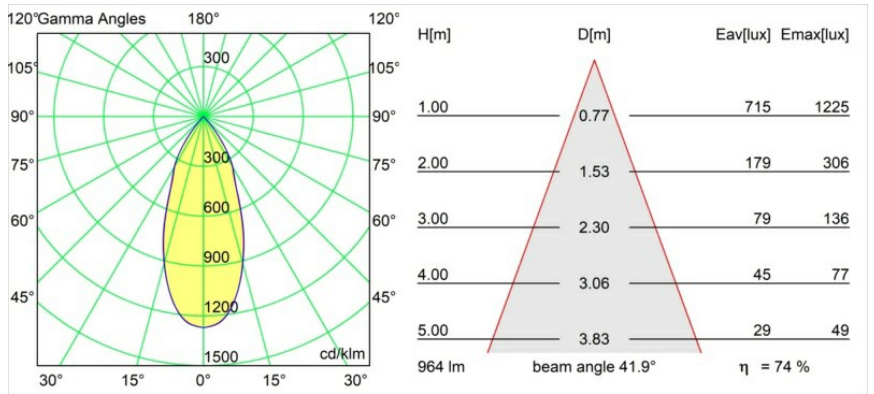

Light distribution & beam diagram