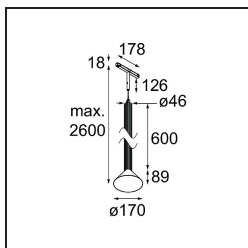

| |
|----------|
| Date |
| Customer |
| Project |
| Type |

*Extruded Track 48V Suspended 46 600 lx LED 1800-3000K WD Flood 1-10V Black Anodised - Silver Bronze
Brushed Anodised*

This statement luminaire loves to play with light when it's on and when it's off. Its strong lines bring vertical structure to your space. The grooves along the shaft tell a different tale, every time the surrounding light changes. A cone-shape lampshade offers glare-free, intimate, accent light. Extruded is made for exchange. People to people, light to shadow.

Specifications

| | |
|-------------------------------------|---------------------------------|
| Material | 13690825 |
| Light Source Type | LED |
| LED Type | BRIDGELUX WARMDIM 6W |
| LED technology | LED COB |
| CRI | Min. 95 |
| Colour Temperature | 1800-3000K (Warm Dim) |
| Lifetime | L80B10 @50,000 Hours |
| Lamp Included | Yes |
| Number of Light Sources | 1 |
| CIE flux code | 98 100 100 100 78 |
| Binning (SDCM) | 3 |
| Light Direction | Down |
| Optic | Reflector |
| Measured beam angle (°) | 45.9 |
| Input Voltage | 48Vdc |
| Luminaire power (W) | 6.0 |
| Electrical Class | III |
| IP Rating | 20 |
| Glow wire rating (°C) | 960 |
| Dimming Protocol | 1-10V |
| Indoor/Outdoor | Indoor |
| Application | Ceiling |
| Mounting | Suspended |
| Distance to Lighted Object (m) | 0,1 |
| Primary Colour & Primary Finish | Black, Anodised |
| Secondary Colour & Secondary Finish | Silver Bronze, Brushed Anodised |
| Gross weight (g) | 1910.0 |
| Luminous flux per lamp (lm) | 394 |
| Efficacy (lm/W) | 66 |
| Glare rating | 22 |