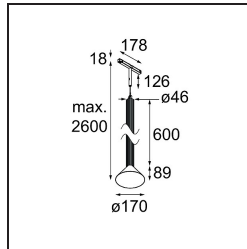

Date
Customer
Project
Type

*Extruded Track 48V Suspended 46 600 1x LED 1800-3000K WD Flood 1-10V Black Anodised - Silver Bronze
Brushed Anodised*

This statement luminaire loves to play with light when it's on and when it's off. Its strong lines bring vertical structure to your space. The grooves along the shaft tell a different tale, every time the surrounding light changes. A cone-shape lampshade offers glare-free, intimate, accent light. Extruded is made for exchange. People to people, light to shadow.

Specifications

Material	13690825
Light Source Type	LED
LED Type	BRIDGELUX WARMDIM 6W
LED technology	LED COB
CRI	Min. 95
Colour Temperature	1800-3000K (Warm Dim)
Lifetime	L80B10 @50,000 Hours
Lamp Included	Yes
Number of Light Sources	1
CIE flux code	98 100 100 100 78
Binning (SDCM)	3
Light Direction	Down
Optic	Reflector
Measured beam angle (°)	45.9
Input Voltage	48Vdc
Luminaire power (W)	6.0
Electrical Class	III
IP Rating	20
Glow wire rating (°C)	960
Dimming Protocol	1-10V
Indoor/Outdoor	Indoor
Application	Ceiling
Mounting	Suspended
Distance to Lighted Object (m)	0,1
Primary Colour & Primary Finish	Black, Anodised
Secondary Colour & Secondary Finish	Silver Bronze, Brushed Anodised
Gross weight (g)	1910.0
Luminous flux per lamp (lm)	394
Efficacy (lm/W)	66
Glare rating	22

Remark

- This is not a complete product. Pista track 48V system required.
 - For installations without dimmer, it is recommended to use 1-10 V luminaires.
-

TM30 & CRI diagram

Light distribution & beam diagram