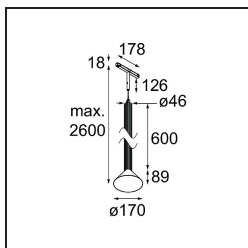

Date
Customer
Project
Type

*Extruded Track 48V Suspended 46 600 1x LED 1800-3000K WD Flood 1-10V Black Anodised - Bronze Brushed Anodised*

This statement luminaire loves to play with light when it's on and when it's off. Its strong lines bring vertical structure to your space. The grooves along the shaft tell a different tale, every time the surrounding light changes. A cone-shape lampshade offers glare-free, intimate, accent light. Extruded is made for exchange. People to people, light to shadow.

### Specifications

Material	13690821
Light Source Type	LED
LED Type	BRIDGELUX WARMDIM 6W
LED technology	LED COB
CRI	Min. 95
Colour Temperature	1800-3000K (Warm Dim)
Lifetime	L80B10 @50,000 Hours
Lamp Included	Yes
Number of Light Sources	1
CIE flux code	98 100 100 100 77
Binning (SDCM)	3
Light Direction	Down
Optic	Reflector
Measured beam angle (°)	45.6
Input Voltage	48Vdc
Luminaire power (W)	6.0
Electrical Class	III
IP Rating	20
Glow wire rating (°C)	960
Dimming Protocol	1-10V
Indoor/Outdoor	Indoor
Application	Ceiling
Mounting	Suspended
Distance to Lighted Object (m)	0,1
Primary Colour & Primary Finish	Black, Anodised
Secondary Colour & Secondary Finish	Bronze, Brushed Anodised
Gross weight (g)	1910.0
Luminous flux per lamp (lm)	389
Efficacy (lm/W)	65
Glare rating	22