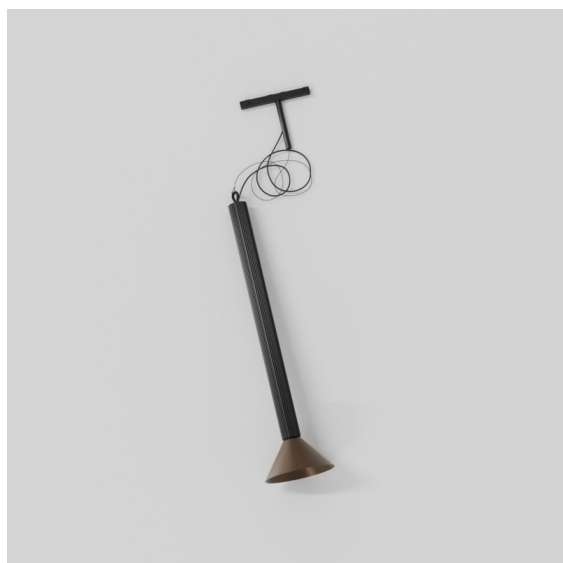

Date
Customer
Project
Type

*Extruded Track 48V Suspended 46 600 1x LED 1800-3000K WD Flood 1-10V Black Anodised - Bronze Brushed Anodised*

This statement luminaire loves to play with light when it's on and when it's off. Its strong lines bring vertical structure to your space. The grooves along the shaft tell a different tale, every time the surrounding light changes. A cone-shape lampshade offers glare-free, intimate, accent light. Extruded is made for exchange. People to people, light to shadow.

### Specifications

Material	13690821
Light Source Type	LED
LED Type	BRIDGELUX WARMDIM 6W
LED technology	LED COB
CRI	Min. 95
Colour Temperature	1800-3000K (Warm Dim)
Lifetime	L80B10 @50,000 Hours
Lamp Included	Yes
Number of Light Sources	1
CIE flux code	98 100 100 100 77
Binning (SDCM)	3
Light Direction	Down
Optic	Reflector
Measured beam angle (°)	45.6
Input Voltage	48Vdc
Luminaire power (W)	6.0
Electrical Class	III
IP Rating	20
Glow wire rating (°C)	960
Dimming Protocol	1-10V
Indoor/Outdoor	Indoor
Application	Ceiling
Mounting	Suspended
Distance to Lighted Object (m)	0,1
Primary Colour & Primary Finish	Black, Anodised
Secondary Colour & Secondary Finish	Bronze, Brushed Anodised
Gross weight (g)	1910.0
Luminous flux per lamp (lm)	389
Efficacy (lm/W)	65
Glare rating	22

---

Remark

- This is not a complete product. Pista track 48V system required.
  - For installations without dimmer, it is recommended to use 1-10 V luminaires.
-

**TM30 & CRI diagram**

**Light distribution & beam diagram**