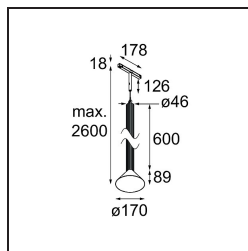

*Extruded Track 48V Suspended 46 600 lx LED 3000K Flood 1-10V Blue Anodised - Blue Brushed Anodised*

This statement luminaire loves to play with light when it's on and when it's off. Its strong lines bring vertical structure to your space. The grooves along the shaft tell a different tale, every time the surrounding light changes. A cone-shape lampshade offers glare-free, intimate, accent light. Extruded is made for exchange. People to people, light to shadow.

### Specifications

Material	13690740
Light Source Type	LED
LED Type	BRIDGELUX V6 HD G8
LED technology	LED COB
CRI	Min. 90
Colour Temperature	3000K
Lifetime	L80B10 @50,000 Hours
Lamp Included	Yes
Number of Light Sources	1
CIE flux code	99 100 100 100 71
Binning (SDCM)	2
Light Direction	Down
Optic	Reflector
Measured beam angle (°)	43.9
Input Voltage	48Vdc
Luminaire power (W)	8.5
Electrical Class	III
IP Rating	20
Glow wire rating (°C)	960
Dimming Protocol	1-10V
Indoor/Outdoor	Indoor
Application	Ceiling
Mounting	Suspended
Distance to Lighted Object (m)	0,1
Primary Colour & Primary Finish	Blue, Anodised
Secondary Colour & Secondary Finish	Blue, Brushed Anodised
Gross weight (g)	1910.0
Luminous flux per lamp (lm)	700
Efficacy (lm/W)	82
Glare rating	23
Remark	<ul style="list-style-type: none"> <li>• This is not a complete product. Pista track 48V system required.</li> <li>• For installations without dimmer, it is recommended to use 1-10 V luminaires.</li> </ul>

**TM30 & CRI diagram**

**Light distribution & beam diagram**